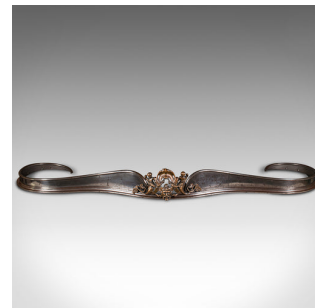

Antique Exhibition Showpiece Fire Kerb, English, Fireplace, Fender, Victorian

**DESCRIPTION**

Our Stock # 18.9149

This is an antique exhibition showpiece fire kerb. An English, steel and bronze fireplace fender with Nautical taste, dating to the early Victorian period, circa 1850.

- Fascinating moustache shape with appealing nautical mythology centrepiece
- Displays a desirable aged patina and in good order throughout
- Steel fender presents polished tonality to the serpentine wave-shaped form
- Fender showing light ageing with a wonderful weathered appearance
- Bronze cartouche centre with pierced fretwork craftsmanship
- Poseidon and cherubic merman figures offer deep golden hues
- Broad scrolled ends offer and internal width of 100.5cm (39.5") to frame the hearth
- Exquisite taste and form in keeping with the Great Exhibition era of exceptionalism

This is a striking antique exhibition showpiece fire kerb, with distinctive form and proportion. Of superb decorative appeal. Delivered polished and ready for the fireplace.

Search [London Fine for #18.9149](#) , or scan the QR code for more photos and details

DIMENSIONS

Max Width: 153.5cm (60.5")
 Max Depth: 41.5cm (16.25")
 Max Height: 13.5cm (5.25")
 Internal Width: 100.5cm (39.5")
 Internal Depth: 30.5cm (12")

LIST PRICE

£1,495.00