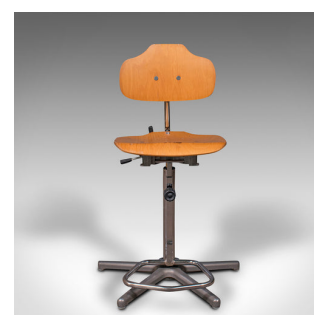

Pair Of Vintage Laboratory Chairs, German, Beech, Adjustable, Bar Stool, Kitchen

**DESCRIPTION**

Our Stock # 18.9244

This is a pair of vintage professional laboratory chairs. A German, beech and chromed alloy adjustable seat, dating to the late 20th century, circa 1990.

- High quality, professional seating for the laboratory environment or home bar
- Displays a desirable aged patina and in good order
- Beech stocks present warm biscuit hues and fine grain interest
- Chromed alloy supports gently polished with minimal tarnishing
- Excellent German engineering reflects in the taut action of the controls
- Superb range of adjustments, including seat height, foot rest height and back rest angle
- Each chair rotates through 360 degrees upon a distinctive five-pointed star foot
- Substantial form, with a weight of 11.3kg (24.9 lb)

This is a charming pair of vintage professional laboratory chairs, with an appealing finish and useful array of adjustments. Ideal for an institution or within the modern home. Solid joints and construction, delivered waxed, polished and ready for the home.

Search [London Fine for #18.9244](#) , or scan the QR code for more photos and details

**DIMENSIONS**

- Max Width: 62cm (24.5")
- Max Depth: 62cm (24.5")
- Lowered Height: 92cm (36.25")
- Raised Height: 120cm (47.25")
- Seat Width: 42cm (16.5")
- Seat Depth: 39cm (15.25")
- Lowered Seat Height: 61cm (24")
- Raised Seat Height: 87cm (34.25")