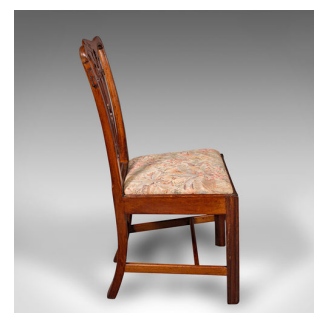

6 Antique Dining Room Chairs, English, Walnut, After Chippendale, Georgian, 1800

DESCRIPTION

Our Stock # 18.9193

This is a set of 6 antique dining room chairs. An English, walnut seat in the Chippendale manner, dating to the Georgian period, circa 1800.

- Superb Chippendale revival chairs, with appealing upholstery and generous width
- Displaying a desirable aged patina and in good order
- Select walnut stocks show fine grain interest and craftsmanship
- Deep caramel hues beam beneath a wax polish finish
- Elegant Plume of Feathers carving to the cresting rail, with scrolled detail to ears
 - Striking, pierced ribbon back splat with quarterfoil fretwork in the Chippendale manner
- Quality, later needlepoint foliate upholstery in good order with a drop-in seat cushion at a comfortable height of 46cm (18")
 - Raised upon reeded square section front legs, a gently splayed pair to the rear

This is a delightful set of 6 antique dining room chairs, presented in the Chippendale manner. Solid joints and construction, delivered waxed, polished and ready for the home.

Search [London Fine for #18.9193](#), or scan the QR code for more photos and details

DIMENSIONS

Max Width: 54.5cm (21.5")
 Max Depth: 51.5cm (20.25")
 Max Height: 96cm (37.75")
 Seat Width: 51cm (20")
 Seat Depth: 39.5cm (15.5")
 Seat Height: 46cm (18")