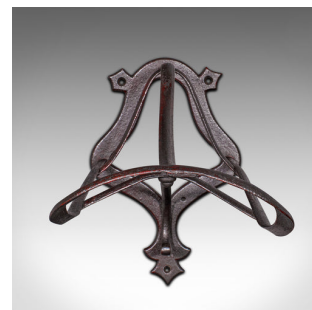

Antique Saddle Rack, English, Cast Iron, Wall, Equestrian, Tack Rest, Victorian

DESCRIPTION

Our Stock # 18.9260

This is an antique saddle rack. An English, cast iron wall mounted equestrian tack rest, dating to the early Victorian period, circa 1900.

- An attractive saddle rack as useful today as it was in period
- Displays a desirable aged patina and in good order
- Cast iron shows weathered remnants of vermillion red paint
- Of ample bracing, offering dependable stability for saddlery
- Useful under hook perfect for hosting a riding crop
- Screw holes ready for mounting in place
- The rack's form and purpose is well suited to various outdoor pursuits

This is a charming antique saddle rack in delightful, original order. Solid joints and construction. Delivered polished and ready for mounting.

Search [London Fine for #18.9260](#) , or scan the QR code for more photos and details