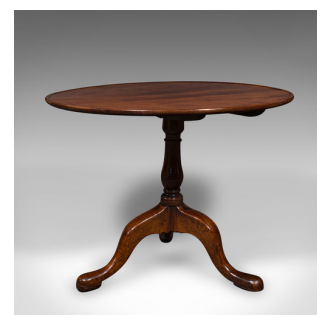

## 3 Feet Wide Antique Tilt Top Table, English, Reception Hall, Breakfast, Georgian

### DESCRIPTION

Our Stock # 18.9021

This is a wide antique tilt-top table. An English, mahogany reception hall or breakfast table, dating to the Georgian period, circa 1780.

- Striking table with generous proportion and superb figuring
- Displays a desirable aged patina and in good order
- Select stocks present fine grain interest and deep caramel hues
- Great size for use in a large reception hall or as a breakfast table
- Excellent single piece circular top with a diameter of 3 feet (36.25")
- Tilting mechanism held securely with a brass sliding clasp
- Raised upon a turned baluster support with collared finish
- Stout tripod base with broad cabriole legs and rounded pad feet

This is an exceptional antique tilt-top table, with delightful colour and a distinctive single piece top with fine figuring. Solid joints and construction, delivered waxed, polished and ready for the home.