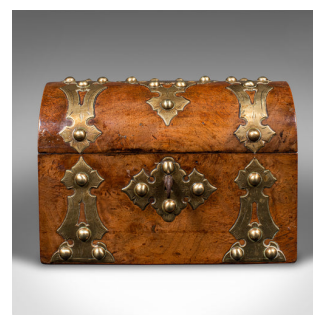

Antique Dome Top Calling Card Box, English, Walnut, Brass, Desk Tidy, Victorian

DESCRIPTION

Our Stock # 18.9245

This is an antique dome top calling card box. An English, walnut and brass bound desktop tidy, dating to the early Victorian period, circa 1850.

- Bold form and delightful brightwork to this neat stationery box
- Displays a desirable aged patina and in good order
- Select walnut stocks present fine grain interest
- Warm caramel hues beam beneath the wax polish finish
- Domed top dressed with quality pierced brass fretwork, with bright golden tones
- Gothic overtones evident in the quatrefoil lock escutcheon – in working order, key present
- Lid interior finished in a reflective silver foil with distinctive beaded texture
- Four segments to the interior presented in a shock of bright cobalt blue

This is a wonderful antique dome top calling card box, offering great colour and quality finish. Perfect for the reception hall, desk or kitchen counter top. Delivered waxed, polished and ready to enjoy.

Search [London Fine for #18.9245](#), or scan the QR code for more photos and details

DIMENSIONS

- Max Width: 17cm (6.75")
- Max Depth: 9.5cm (3.75")
- Max Height: 12.5cm (5")
- Segment Width: 14cm (5.5")
- Segment Depth: 1cm (.5")
- Segment Height: 9cm (3.5")