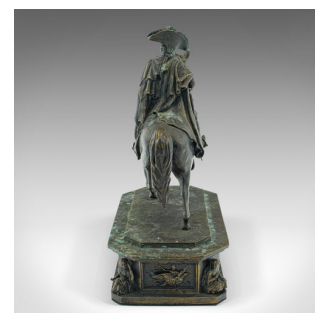

Antique Historic Desk Statue, Continental Bronze, Frederick the Great, Victorian

**DESCRIPTION**

Our Stock # 18.9249

This is an antique historic desk statue. A Continental, cast bronze mounted figure of Frederick the Great of Prussia (1712 - 1786), dating to the late Victorian period, circa 1900.

Delightfully captured in miniature, the Equestrian Statue of Frederick the Great stands prominently in Berlin's Unter den Linden, near to the Royal Palace.

- Superb desk interest with magnificent weathering and historic interest
- Displays a desirable aged patina and in good original order
- Cast bronze presents dark grey tones with flourishes of verdigris hues
- Appealing weight in the hand at 3.24kg (7.14 lb)
- In prominence, Frederick the Great sit atop his graceful steed
- Striking cloak and mane detail, with a fine muscularity to the horse
- Accentuated with slips of brass for the reins terminating in Frederick's hand
- To his right hand side, his walking cane sits proudly
- Raised upon a stout octagonal plinth with decorative finish
- Each fascia adorned with relief cast frieze depicting figural scenes

**DIMENSIONS**

Max Width: 19.5cm (7.75")  
 Max Depth: 10.5cm (4.25")  
 Max Height: 22.5cm (8.75")

Search [London Fine for #18.9249](#) , or scan the QR code for more photos and details