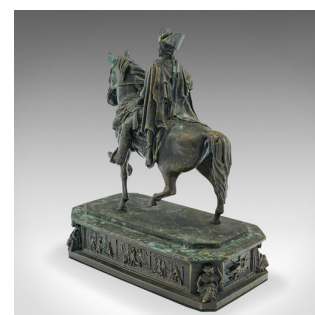

Antique Historic Desk Statue, Continental Bronze, Frederick the Great, Victorian

**DESCRIPTION**

Our Stock # 18.9249

This is an antique historic desk statue. A Continental, cast bronze mounted figure of Frederick the Great of Prussia (1712 - 1786), dating to the late Victorian period, circa 1900.

Delightfully captured in miniature, the Equestrian Statue of Frederick the Great stands prominently in Berlin's Unter den Linden, near to the Royal Palace.

- Superb desk interest with magnificent weathering and historic interest
- Displays a desirable aged patina and in good original order
- Cast bronze presents dark grey tones with flourishes of verdigris hues
- Appealing weight in the hand at 3.24kg (7.14 lb)
- In prominence, Frederick the Great sit atop his graceful steed
- Striking cloak and mane detail, with a fine muscularity to the horse
- Accentuated with slips of brass for the reins terminating in Frederick's hand
- To his right hand side, his walking cane sits proudly
- Raised upon a stout octagonal plinth with decorative finish
- Each fascia adorned with relief cast frieze depicting figural scenes

**DIMENSIONS**

Max Width: 19.5cm (7.75")  
 Max Depth: 10.5cm (4.25")  
 Max Height: 22.5cm (8.75")

Search [London Fine for #18.9249](#) , or scan the QR code for more photos and details