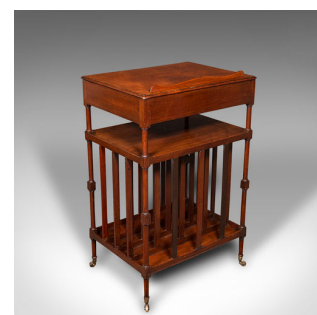

## Antique Canterbury Reading Table, English, Walnut, Lectern, Orator, Regency

### DESCRIPTION

Our Stock # 18.9028

This is an antique articulated reading table. An English, walnut Canterbury lectern with riser, dating to the Regency period, circa 1820.

- Articulates through several positions, with useful storage below
- Displays a desirable aged patina and in good order
- Select walnut stocks present fine grain interest
- Warm caramel hues beam beneath a quality wax polish finish
- Arranged with a suite of features perfect for the orator or conductor
- Generously proportioned lectern top, with removable paper rest
- Adjusts for angle and rake across two segmented risers
- Useful drawer to the side, dressed with a circular brass pull over foliate backplate
- Storage gallery shelf ideal for quickly swapping pages of speeches or notes
- Distinctive folio sleeves to the base in the Canterbury fashion
- Riding upon a quartet of brass castors beneath slender circular legs

### DIMENSIONS

Max Width: 52cm (20.5")  
 Max Depth: 38.5cm (15.25")  
 Lowered Height: 81.5cm (32")  
 Height with 1st Bracket Raised: 105cm (41.25")  
 Height with 2nd Bracket Raised: 106.5cm (42")  
 Lectern Width: 50cm (19.75")  
 Lectern Depth: 35cm (13.75")  
 Drawer Width: 31.5cm (12.5")  
 Drawer Depth: 39.5cm (15.5")  
 Drawer Height: 4cm (1.5")