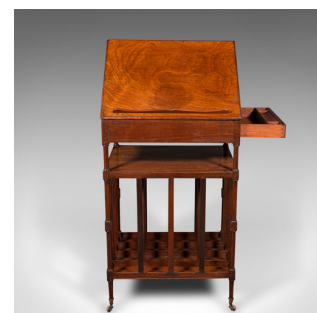

## Antique Canterbury Reading Table, English, Walnut, Lectern, Orator, Regency

### DESCRIPTION

Our Stock # 18.9028

This is an antique articulated reading table. An English, walnut Canterbury lectern with riser, dating to the Regency period, circa 1820.

- Articulates through several positions, with useful storage below
- Displays a desirable aged patina and in good order
- Select walnut stocks present fine grain interest
- Warm caramel hues beam beneath a quality wax polish finish
- Arranged with a suite of features perfect for the orator or conductor
- Generously proportioned lectern top, with removable paper rest
- Adjusts for angle and rake across two segmented risers
- Useful drawer to the side, dressed with a circular brass pull over foliate backplate
- Storage gallery shelf ideal for quickly swapping pages of speeches or notes
- Distinctive folio sleeves to the base in the Canterbury fashion
- Riding upon a quartet of brass castors beneath slender circular legs

### DIMENSIONS

Max Width: 52cm (20.5")  
 Max Depth: 38.5cm (15.25")  
 Lowered Height: 81.5cm (32")  
 Height with 1st Bracket Raised: 105cm (41.25")  
 Height with 2nd Bracket Raised: 106.5cm (42")  
 Lectern Width: 50cm (19.75")  
 Lectern Depth: 35cm (13.75")  
 Drawer Width: 31.5cm (12.5")  
 Drawer Depth: 39.5cm (15.5")  
 Drawer Height: 4cm (1.5")