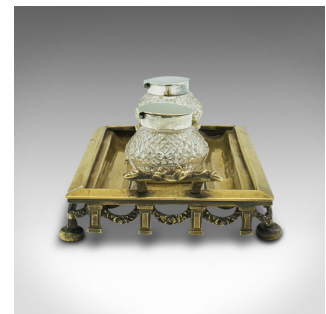

## Antique Pen Tray, English, Brass, Silver Plate, Inkwell Stand, Edwardian, C.1910

### DESCRIPTION

Our Stock # 18.8974

This is an antique pen tray. An English, brass and silver plated inkwell stand, dating to the Edwardian period and later, circa 1910.

- Compact and neat, with appealing tonality
- Displays a desirable aged patina and in good order
- Brass presents rich golden hues throughout
- Quality, later glass ink wells with diamond cut glass topped with EPNS lids
- Fascinating masks adorn the decorative handles

This is a charming antique pen tray, graced with fine colour and of useful form. Delivered polished and ready to use.

Search [London Fine for #18.8974](#), or scan the QR code for more photos and details

### DIMENSIONS

Max Width: 24cm (9.5")

Max Depth: 12.5cm (5")

Max Height: 7.5cm (3")

Ink Well Diameter: 5cm (2")

Ink Well Height: 5cm (2")