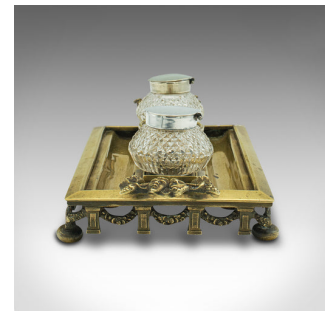

## Antique Pen Tray, English, Brass, Silver Plate, Inkwell Stand, Edwardian, C.1910

### DESCRIPTION

Our Stock # 18.8974

This is an antique pen tray. An English, brass and silver plated inkwell stand, dating to the Edwardian period and later, circa 1910.

- Compact and neat, with appealing tonality
- Displays a desirable aged patina and in good order
- Brass presents rich golden hues throughout
- Quality, later glass ink wells with diamond cut glass topped with EPNS lids
- Fascinating masks adorn the decorative handles

This is a charming antique pen tray, graced with fine colour and of useful form. Delivered polished and ready to use.

Search [London Fine for #18.8974](#), or scan the QR code for more photos and details

### DIMENSIONS

Max Width: 24cm (9.5")

Max Depth: 12.5cm (5")

Max Height: 7.5cm (3")

Ink Well Diameter: 5cm (2")

Ink Well Height: 5cm (2")