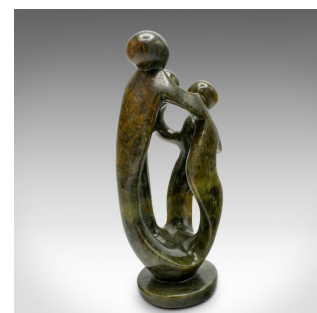

Vintage Abstract Family Statue, Tribal, Hardstone, Decorative Ornament, C.1960

DESCRIPTION

Our Stock # 18.9293

This is a vintage abstract family statue. A tribal African, polished hardstone decorative ornament, dating to the mid 20th century, circa 1960.

- A parent and three children crafted from quality stone
- Displaying a desirable aged patina and in good order
- Superb polished hardstone, tactile and lightly glossed in finish
- Appealing palette of colours, with green and golden hues
- Statue dressed to the base with a leather protective pad

This is an endearing vintage abstract family statue, presented with a delightfully tactile finish and great colour. Delivered polished and ready to display.

Search [London Fine for #18.9293](#), or scan the QR code for more photos and details