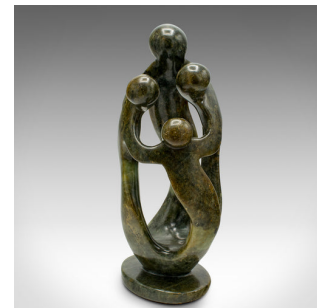

Vintage Abstract Family Statue, Tribal, Hardstone, Decorative Ornament, C.1960

DESCRIPTION

Our Stock # 18.9293

This is a vintage abstract family statue. A tribal African, polished hardstone decorative ornament, dating to the mid 20th century, circa 1960.

- A parent and three children crafted from quality stone
- Displaying a desirable aged patina and in good order
- Superb polished hardstone, tactile and lightly glossed in finish
- Appealing palette of colours, with green and golden hues
- Statue dressed to the base with a leather protective pad

This is an endearing vintage abstract family statue, presented with a delightfully tactile finish and great colour. Delivered polished and ready to display.

Search [London Fine for #18.9293](#), or scan the QR code for more photos and details

DIMENSIONS

Max Width: 9.5cm (3.75")

Max Depth: 11.5cm (4.5")

Max Height: 26.5cm (10.5")

LIST PRICE

£695.00