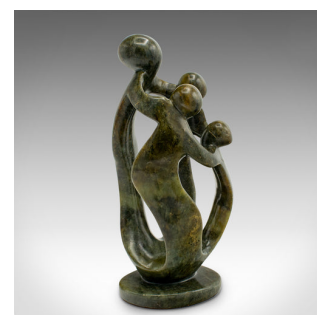

Vintage Abstract Family Statue, Tribal, Hardstone, Decorative Ornament, C.1960

DESCRIPTION

Our Stock # 18.9293

This is a vintage abstract family statue. A tribal African, polished hardstone decorative ornament, dating to the mid 20th century, circa 1960.

- A parent and three children crafted from quality stone
- Displaying a desirable aged patina and in good order
- Superb polished hardstone, tactile and lightly glossed in finish
- Appealing palette of colours, with green and golden hues
- Statue dressed to the base with a leather protective pad

This is an endearing vintage abstract family statue, presented with a delightfully tactile finish and great colour. Delivered polished and ready to display.

Search [London Fine for #18.9293](#), or scan the QR code for more photos and details