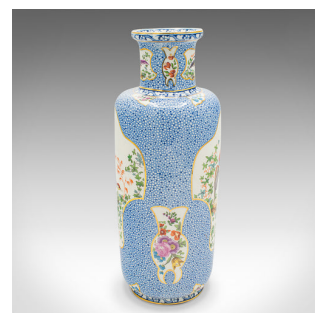

Pair Of Antique Decorative Stem Vases, English, Ceramic Flower Sleeve, Edwardian

DESCRIPTION

Our Stock # 18.9305

This is a pair of antique decorative stem vases. An English ceramic flower sleeve, dating to the Edwardian period, circa 1910.

- Profusely decorated vases boasting fine colour and animal interest
- Displays a desirable aged patina and in good order
- White ceramic accentuated with a light blue foliate pattern
- Panels to the fascia depict scenes of birds and foliate taste
- Maker's mark to base for Booths 'Silicon China', England - Mosaic Panel

This is a charming pair of antique decorative stem vases, with great colour and superb detail throughout. Delivered polished and ready to display.

Search [London Fine for #18.9305](#) , or scan the QR code for more photos and details

DIMENSIONS

- Max Width: 11.5cm (4.5")
- Max Depth: 11.5cm (4.5")
- Max Height: 30.5cm (12")
- Opening Diameter: 5cm (2")

LIST PRICE

£995.00