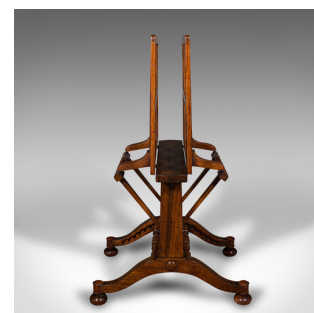

Antique Artist's Folio Stand, English, Architect's Picture Rack, Regency, C.1820

DESCRIPTION

Our Stock # 18.9277

This is an antique artist's folio stand. An English, rosewood adjustable architect's picture rack, dating to the Regency period, circa 1820.

- Superb storage, ideal for the prolific artist or collector
- Displaying a desirable aged patina and in very good order throughout
- Select stocks show fine grain interest and rich caramel hues
- Substantial hinge mechanism articulates with a sense of appealing weight
 - Pair of frames adjust through seven positions upon a foot operated ratchet mechanism
 - Each frame raising independently, from near vertical to a flatter, wide v-section
 - Generous picture rest with a closed depth of 12.5cm (5')
 - Standing upon a quartet of squat bun feet, hosting concealed castors

This is a delightful antique artist's folio stand, with a comprehensive range of adjustment and of impressive craftsmanship. Of generously proportion to accommodate large paintings or posters. Solid joints and construction, delivered waxed, polished and ready for the home.

DIMENSIONS

- Max Width: 79.5cm (31.25")
- Max Depth: 68cm (26.75")
- Max Height: 111cm (43.75")
- Fully Lowered Width: 79.5cm (31.25")
- Fully Lowered Depth: 115cm (45.25")
- Fully Lowered Height: 73cm (28.75")
- Further dimensions represented within the 12th image