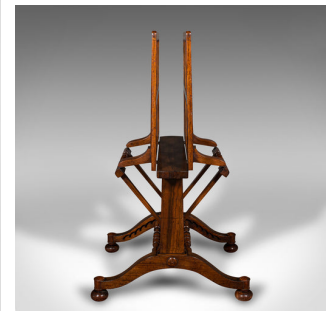

Antique Artist's Folio Stand, English, Architect's Picture Rack, Regency, C.1820

DESCRIPTION

Our Stock # 18.9277

This is an antique artist's folio stand. An English, rosewood adjustable architect's picture rack, dating to the Regency period, circa 1820.

- Superb storage, ideal for the prolific artist or collector
- Displaying a desirable aged patina and in very good order throughout
- Select stocks show fine grain interest and rich caramel hues
- Substantial hinge mechanism articulates with a sense of appealing weight
 - Pair of frames adjust through seven positions upon a foot operated ratchet mechanism
 - Each frame raising independently, from near vertical to a flatter, wide v-section
 - Generous picture rest with a closed depth of 12.5cm (5')
 - Standing upon a quartet of squat bun feet, hosting concealed castors

This is a delightful antique artist's folio stand, with a comprehensive range of adjustment and of impressive craftsmanship. Of generously proportion to accommodate large paintings or posters. Solid joints and construction, delivered waxed, polished and ready for the home.

DIMENSIONS

- Max Width: 79.5cm (31.25")
 - Max Depth: 68cm (26.75")
 - Max Height: 111cm (43.75")
 - Fully Lowered Width: 79.5cm (31.25")
 - Fully Lowered Depth: 115cm (45.25")
 - Fully Lowered Height: 73cm (28.75")
- Further dimensions represented within the 12th image