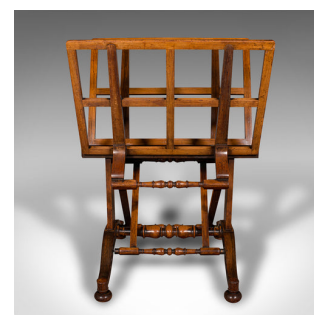

Antique Artist's Folio Stand, English, Architect's Picture Rack, Regency, C.1820

DESCRIPTION

Our Stock # 18.9277

This is an antique artist's folio stand. An English, rosewood adjustable architect's picture rack, dating to the Regency period, circa 1820.

- Superb storage, ideal for the prolific artist or collector
- Displaying a desirable aged patina and in very good order throughout
- Select stocks show fine grain interest and rich caramel hues
- Substantial hinge mechanism articulates with a sense of appealing weight
 - Pair of frames adjust through seven positions upon a foot operated ratchet mechanism
 - Each frame raising independently, from near vertical to a flatter, wide v-section
 - Generous picture rest with a closed depth of 12.5cm (5')
 - Standing upon a quartet of squat bun feet, hosting concealed castors

This is a delightful antique artist's folio stand, with a comprehensive range of adjustment and of impressive craftsmanship. Of generously proportion to accommodate large paintings or posters. Solid joints and construction, delivered waxed, polished and ready for the home.

DIMENSIONS

- Max Width: 79.5cm (31.25")
- Max Depth: 68cm (26.75")
- Max Height: 111cm (43.75")
- Fully Lowered Width: 79.5cm (31.25")
- Fully Lowered Depth: 115cm (45.25")
- Fully Lowered Height: 73cm (28.75")
- Further dimensions represented within the 12th image