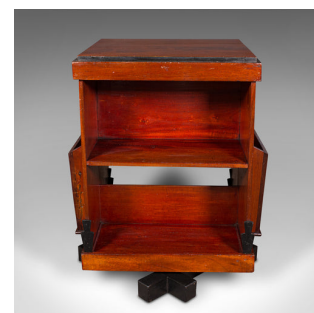

## Vintage Rotary Bookcase, English, Rotating Book Shelf, Folio Stand, Art Deco

### DESCRIPTION

Our Stock # 18.9013

This is a vintage rotary bookcase. An English, mahogany and ebonised rotating book shelf or folio stand in Art Deco taste, dating to the early 20th century, circa 1930.

- Appealing bookcase with wonderful Art Deco touches
- Displays a desirable aged patina and in good order
- Select stocks present fine grain interest and rich caramel hues
- Ebonised detail adds a touch of contrast to the ensemble
- Substantial stand hosts four shelves and a pair of folio sleeves to the sides
- Rotates smoothly to gain access to generous shelves on either side
- Smart craftsmanship with decorative arrow brackets affords central room placement
- Distinctive trestle feet at each corner reassuringly situates the case whilst it rotates

This is an attractive vintage rotary bookcase, with fascinating Art Deco taste. Generously equipped to host a small personal library of titles, the stand is well suited to a living room or institution waiting room. Solid joints and construction, delivered waxed, polished and ready for the reader.