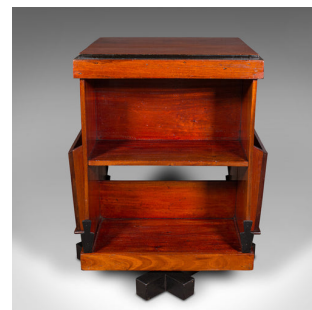

Vintage Rotary Bookcase, English, Rotating Book Shelf, Folio Stand, Art Deco

DESCRIPTION

Our Stock # 18.9013

This is a vintage rotary bookcase. An English, mahogany and ebonised rotating book shelf or folio stand in Art Deco taste, dating to the early 20th century, circa 1930.

- Appealing bookcase with wonderful Art Deco touches
- Displays a desirable aged patina and in good order
- Select stocks present fine grain interest and rich caramel hues
- Ebonised detail adds a touch of contrast to the ensemble
- Substantial stand hosts four shelves and a pair of folio sleeves to the sides
- Rotates smoothly to gain access to generous shelves on either side
- Smart craftsmanship with decorative arrow brackets affords central room placement
- Distinctive trestle feet at each corner reassuringly situates the case whilst it rotates

This is an attractive vintage rotary bookcase, with fascinating Art Deco taste. Generously equipped to host a small personal library of titles, the stand is well suited to a living room or institution waiting room. Solid joints and construction, delivered waxed, polished and ready for the reader.

Search [London Fine for #18.9013](#), or scan the QR code for more photos and details

DIMENSIONS

Max Width: 58.5cm (23")
 Max Depth: 48cm (19")
 Max Height: 70.5cm (27.75")
 Upper Shelf Width: 45cm (17.75")
 Upper Shelf Depth: 20cm (7.75")
 Upper Shelf Height: 23.5cm (9.25")
 Lower Shelf Width: 45cm (17.75")
 Lower Shelf Depth: 24cm (9.5")
 Lower Shelf Height: 26.5cm (10.5")
 Folio Sleeve Width: 30cm (11.75")
 Folio Sleeve Depth: 3cm (1.25")
 Folio Sleeve Height: 28cm (11")