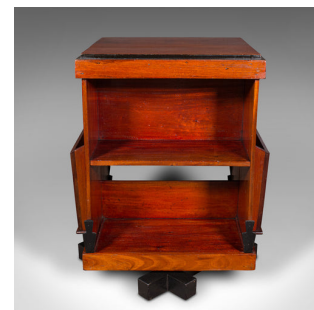

## Vintage Rotary Bookcase, English, Rotating Book Shelf, Folio Stand, Art Deco

### DESCRIPTION

Our Stock # 18.9013

This is a vintage rotary bookcase. An English, mahogany and ebonised rotating book shelf or folio stand in Art Deco taste, dating to the early 20th century, circa 1930.

- Appealing bookcase with wonderful Art Deco touches
- Displays a desirable aged patina and in good order
- Select stocks present fine grain interest and rich caramel hues
- Ebonised detail adds a touch of contrast to the ensemble
- Substantial stand hosts four shelves and a pair of folio sleeves to the sides
- Rotates smoothly to gain access to generous shelves on either side
- Smart craftsmanship with decorative arrow brackets affords central room placement
- Distinctive trestle feet at each corner reassuringly situates the case whilst it rotates

This is an attractive vintage rotary bookcase, with fascinating Art Deco taste. Generously equipped to host a small personal library of titles, the stand is well suited to a living room or institution waiting room. Solid joints and construction, delivered waxed, polished and ready for the reader.