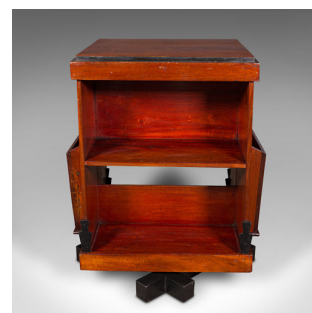

Vintage Rotary Bookcase, English, Rotating Book Shelf, Folio Stand, Art Deco

DESCRIPTION

Our Stock # 18.9013

This is a vintage rotary bookcase. An English, mahogany and ebonised rotating book shelf or folio stand in Art Deco taste, dating to the early 20th century, circa 1930.

- Appealing bookcase with wonderful Art Deco touches
- Displays a desirable aged patina and in good order
- Select stocks present fine grain interest and rich caramel hues
- Ebonised detail adds a touch of contrast to the ensemble
- Substantial stand hosts four shelves and a pair of folio sleeves to the sides
- Rotates smoothly to gain access to generous shelves on either side
- Smart craftsmanship with decorative arrow brackets affords central room placement
- Distinctive trestle feet at each corner reassuringly situates the case whilst it rotates

This is an attractive vintage rotary bookcase, with fascinating Art Deco taste. Generously equipped to host a small personal library of titles, the stand is well suited to a living room or institution waiting room. Solid joints and construction, delivered waxed, polished and ready for the reader.

Search [London Fine for #18.9013](#), or scan the QR code for more photos and details

DIMENSIONS

Max Width: 58.5cm (23")
 Max Depth: 48cm (19")
 Max Height: 70.5cm (27.75")
 Upper Shelf Width: 45cm (17.75")
 Upper Shelf Depth: 20cm (7.75")
 Upper Shelf Height: 23.5cm (9.25")
 Lower Shelf Width: 45cm (17.75")
 Lower Shelf Depth: 24cm (9.5")
 Lower Shelf Height: 26.5cm (10.5")
 Folio Sleeve Width: 30cm (11.75")
 Folio Sleeve Depth: 3cm (1.25")
 Folio Sleeve Height: 28cm (11")