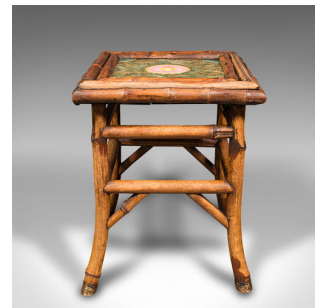

Small Antique Lamp Table, English, Bamboo, Ceramic, Side, WF Needham, Victorian

DESCRIPTION

Our Stock # 18.9348

This is a small antique lamp table. An English, bamboo and ceramic tile side table by WF Needham, dating to the late Victorian period, circa 1900.

- Delightfully petite, late Victorian table with charming tiled top
- Displays a desirable aged patina and in good order
- Bamboo frame shows mellow caramel hues throughout
- Tiled centrepiece set within the top, with striking pink foliate medallion
- Raised upon a quartet of gently splayed legs, capped with brass feet
- Each foot engraved WF Needham, Patent Metal-Joined Bamboo Furniture

This is an endearing small antique lamp table, with a wonderful late Victorian, Chinese influenced taste. Ideal throughout the home. Solid joints and construction, delivered waxed, polished and ready for the home.

Search [London Fine for #18.9348](#), or scan the QR code for more photos and details

DIMENSIONS

Max Width: 30.5cm (12")
Max Depth: 30.5cm (12")
Max Height: 39cm (15.25")
Tile Width: 19cm (7.5")
Tile Depth: 19cm (7.5")