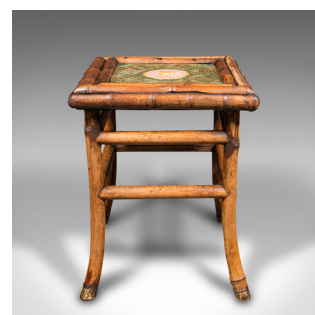

Small Antique Lamp Table, English, Bamboo, Ceramic, Side, WF Needham, Victorian

DESCRIPTION

Our Stock # 18.9348

This is a small antique lamp table. An English, bamboo and ceramic tile side table by WF Needham, dating to the late Victorian period, circa 1900.

- Delightfully petite, late Victorian table with charming tiled top
- Displays a desirable aged patina and in good order
- Bamboo frame shows mellow caramel hues throughout
- Tiled centrepiece set within the top, with striking pink foliate medallion
- Raised upon a quartet of gently splayed legs, capped with brass feet
- Each foot engraved WF Needham, Patent Metal-Joined Bamboo Furniture

This is an endearing small antique lamp table, with a wonderful late Victorian, Chinese influenced taste. Ideal throughout the home. Solid joints and construction, delivered waxed, polished and ready for the home.

Search [London Fine for #18.9348](#), or scan the QR code for more photos and details

DIMENSIONS

Max Width: 30.5cm (12")
Max Depth: 30.5cm (12")
Max Height: 39cm (15.25")
Tile Width: 19cm (7.5")
Tile Depth: 19cm (7.5")