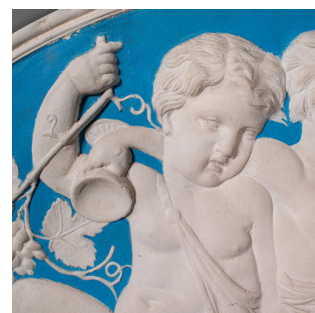

Large Vintage Oval Relief Plaque, English, Stone, Decorative, After Jasperware

DESCRIPTION

Our Stock # 18.9359

This is a vintage oval relief plaque. An English, reconstituted stone decorative frieze in the manner of Jasperware, dating to the late 20th century, circa 1980.

- Wonderful putto decoration with vibrant colour, ideal for indoors or out
- Displaying a desirable aged patina and in good order throughout
- Crisp relief white figures beam against a bright cobalt blue ground
- Large form cameo scene ideal for display within the home or a garden setting
- Dressed to the rear with a metal hanging loop for ease of mounting

This is a fascinating vintage oval relief plaque, graced with appealing colour and classical cherubic figures. Delivered ready to display.

Search [London Fine for #18.9359](#) , or scan the QR code for more photos and details