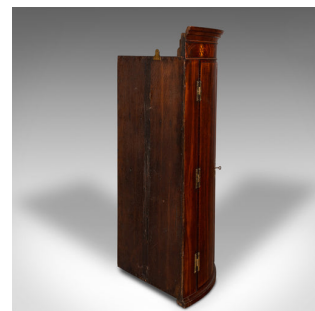

Antique Bow Front Corner Cabinet, English, Wall Cupboard, Georgian, Circa 1780

DESCRIPTION

Our Stock # 18.9323

This is an antique bow front corner cabinet. An English, flame mahogany and oak wall cupboard, dating to the Georgian period, circa 1780.

- Exquisite craftsmanship sets apart this superb cabinet from George III's reign
- Displays a desirable aged patina and in good order
- Select flame stocks show exceptional figuring
- Rich russet hues with light embers present beautifully
- Of delightful bow-front form with flared crown moulding
- Accentuated across the fascia with a trio of inlaid oval medallions
- Tall pair of doors, dressed to the right with a brass lock escutcheon – key present
- Each opening wide upon three pairs of dashing butterfly hinges
- Arrangement of four shelves to the generous interior, raised above a trio of drawers
- Drawer fronts dressed with small brass pulls, over oak drawer boxes
- Cabinet back finished in oak stocks with wisps of medullary rays

Search [London Fine for #18.9323](#), or scan the QR code for more photos and details

DIMENSIONS

- Max Width: 74.5cm (29.25")
- Max Depth: 51cm (20")
- Max Height: 122.5cm (48.25")
- Shelf 1 Height: 27cm (10.75")
- Shelf 2 Height: 25cm (9.75")
- Shelf 3 Height: 21cm (8.25")
- Shelf 4 Height: 19.5cm (7.75cm)