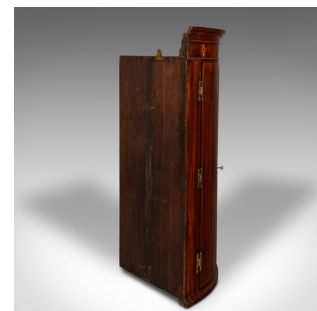

## Antique Bow Front Corner Cabinet, English, Wall Cupboard, Georgian, Circa 1780

### DESCRIPTION

Our Stock # 18.9323

This is an antique bow front corner cabinet. An English, flame mahogany and oak wall cupboard, dating to the Georgian period, circa 1780.

- Exquisite craftsmanship sets apart this superb cabinet from George III's reign
- Displays a desirable aged patina and in good order
- Select flame stocks show exceptional figuring
- Rich russet hues with light embers present beautifully
- Of delightful bow-front form with flared crown moulding
- Accentuated across the fascia with a trio of inlaid oval medallions
- Tall pair of doors, dressed to the right with a brass lock escutcheon – key present
- Each opening wide upon three pairs of dashing butterfly hinges
- Arrangement of four shelves to the generous interior, raised above a trio of drawers
- Drawer fronts dressed with small brass pulls, over oak drawer boxes
- Cabinet back finished in oak stocks with wisps of medullary rays

### DIMENSIONS

- Max Width: 74.5cm (29.25")
- Max Depth: 51cm (20")
- Max Height: 122.5cm (48.25")
- Shelf 1 Height: 27cm (10.75")
- Shelf 2 Height: 25cm (9.75")
- Shelf 3 Height: 21cm (8.25")
- Shelf 4 Height: 19.5cm (7.75cm)