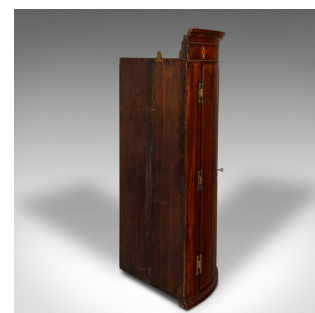

# Antique Bow Front Corner Cabinet, English, Wall Cupboard, Georgian, Circa 1780

## DESCRIPTION

Our Stock # 18.9323

This is an antique bow front corner cabinet. An English, flame mahogany and oak wall cupboard, dating to the Georgian period, circa 1780.

- Exquisite craftsmanship sets apart this superb cabinet from George III's reign
- Displays a desirable aged patina and in good order
- Select flame stocks show exceptional figuring
- Rich russet hues with light embers present beautifully
- Of delightful bow-front form with flared crown moulding
- Accentuated across the fascia with a trio of inlaid oval medallions
- Tall pair of doors, dressed to the right with a brass lock escutcheon – key present
- Each opening wide upon three pairs of dashing butterfly hinges
- Arrangement of four shelves to the generous interior, raised above a trio of drawers
- Drawer fronts dressed with small brass pulls, over oak drawer boxes
- Cabinet back finished in oak stocks with wisps of medullary rays

## DIMENSIONS

- Max Width: 74.5cm (29.25")
- Max Depth: 51cm (20")
- Max Height: 122.5cm (48.25")
- Shelf 1 Height: 27cm (10.75")
- Shelf 2 Height: 25cm (9.75")
- Shelf 3 Height: 21cm (8.25")
- Shelf 4 Height: 19.5cm (7.75cm)