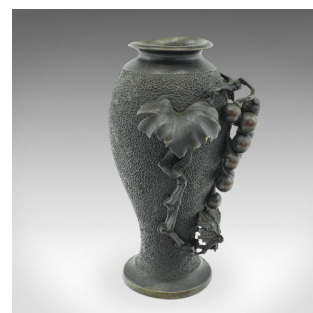

Pair Of Antique Decorative Vases, Japanese, Bronze Baluster, Meiji, Victorian

DESCRIPTION

Our Stock # 18.9376

This is a pair of antique decorative vases. A Japanese, bronze baluster from the Meiji period, dating to the mid Victorian period, circa 1870.

- Strikingly sculpted and finished vases of appealing proportion
- Displaying a desirable aged patina
- Dark bronze tones throughout, catching the light across the baluster form
- Adorned with bold grape and leaf mounts over a dappled ground
- Finished with a period mark to the circular footed base

This is a fascinating pair of antique decorative vases, with bold Meiji period taste. A treat for the collector or as decorative accents. Delivered polished and ready to display.

Search [London Fine for #18.9376](#) , or scan the QR code for more photos and details

DIMENSIONS

Max Width: 14.5cm (5.75")

Max Depth: 14.5cm (5.75")

Max Height: 22.5cm (8.75")

LIST PRICE

£1,195.00