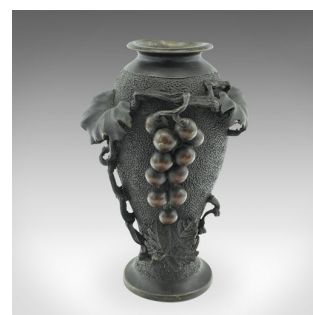

Pair Of Antique Decorative Vases, Japanese, Bronze Baluster, Meiji, Victorian

DESCRIPTION

Our Stock # 18.9376

This is a pair of antique decorative vases. A Japanese, bronze baluster from the Meiji period, dating to the mid Victorian period, circa 1870.

- Strikingly sculpted and finished vases of appealing proportion
- Displaying a desirable aged patina
- Dark bronze tones throughout, catching the light across the baluster form
- Adorned with bold grape and leaf mounts over a dappled ground
- Finished with a period mark to the circular footed base

This is a fascinating pair of antique decorative vases, with bold Meiji period taste. A treat for the collector or as decorative accents. Delivered polished and ready to display.

Search [London Fine for #18.9376](#) , or scan the QR code for more photos and details

DIMENSIONS

Max Width: 14.5cm (5.75")

Max Depth: 14.5cm (5.75")

Max Height: 22.5cm (8.75")

LIST PRICE

£1,195.00