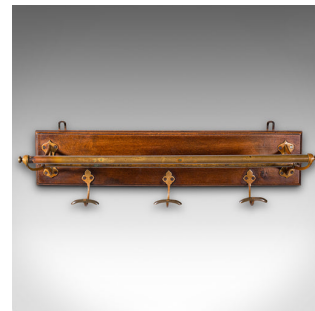

Antique Country House Wall Rack, English, Brass, Reception Hall Valet, Victorian

DESCRIPTION

Our Stock # 18.9471

This is an antique country house wall rack. An English, brass and oak reception hall valet, dating to the Victorian period, circa 1880.

- A welcome sight as you enter the hallway, with superb Victorian appeal
- Displays a desirable aged patina and in good order
- Prominent brass rail ideal for scarves with a trio of coat hooks
- Presented upon an oak plinth showing fine grain interest
- Dressed with a pair of brass mounting loops to the reverse

This is a dashing antique country house wall rack, perfect for arranging coats and scarves within the reception hall. Solid joints and construction, delivered waxed, polished and ready for the home.

Search [London Fine for #18.9471](#) , or scan the QR code for more photos and details

DIMENSIONS

Max Width: 70.5cm (27.75")

Max Depth: 23.5cm (9.25")

Max Height: 21.5cm (8.5")