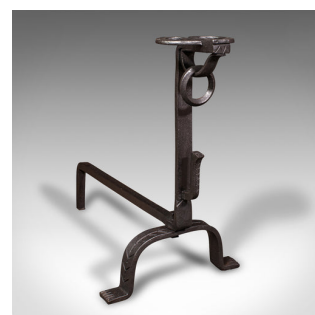

## Large Pair Of Antique Firedogs, English, Iron, Fireplace Andirons, Victorian

### DESCRIPTION

Our Stock # 18.9473

This is a large pair of antique firedogs. An English, wrought iron fireplace andirons, dating to the Victorian period, circa 1900.

- Substantial size, ideal as tool rests or hosting a large fire grate
- Displaying a desirable aged patina and in good order
- Wrought iron presents deep graphite hues
- Fascinating ram's head form to the upright, with tool rests below
- Raised upon a distinctive front arch with decorative foot

This is a striking pair of antique firedogs. Exceptional proportion, perfect for the grandest of fireplaces. Delivered polished and ready for the fireside.

Search [London Fine for #18.9473](#), or scan the QR code for more photos and details

### DIMENSIONS

Max Width: 34.5cm (13.5")  
Max Depth: 69.5cm (27.25")  
Max Height: 56.5cm (22.25")