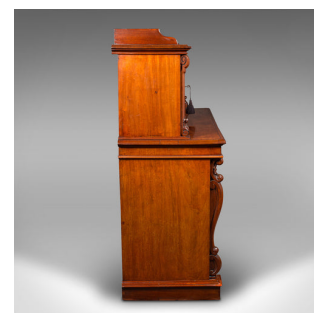

Large Antique Morning Room Cabinet, English, Country House, Cupboard, Victorian

DESCRIPTION

Our Stock # 18.9319

This is a large antique morning room cabinet. An English, mahogany and glass country house side cupboard, dating to the early Victorian period, circa 1840.

- Fine craftsmanship and unusual in this proportion and style
- Displays a desirable aged patina and in good order
- Select stocks present fine grain interest throughout the cabinet
- Rich caramel hues beam beneath a wax polish finish
- Low back stand accentuates the upper, ideal for vases or photo frames
- Pair of glazed doors with broad cockbeaded frames and scrolled mounts
- Right-hand door dressed with an inset, working lock – key with tassel present
- Left-hand cabinet benefits from a display shelf to the interior
- Deeper lower cabinet with two large panel doors, adorned with relief carvings
- Generously sized interiors in clean, original order
- Door dressed with a small circular brass lock escutcheon – in working order, key present

Search [London Fine for #18.9319](#), or scan the QR code for more photos and details

DIMENSIONS

Max Width: 152cm (59.75")
 Max Depth: 52.5cm (20.75")
 Max Height: 136.5cm (53.75")
 Sideboard Width: 147cm (57.75")
 Sideboard Depth: 17cm (6.75")
 Sideboard Height: 83.5cm (32.75")
 Cabinet Width: 70cm (27.5")
 Cabinet Depth: 40cm (15.75")
 Cabinet Height: 62.5cm (24.5")
 Back Stand Width: 138cm (54.25")
 Back Stand Depth: 30cm (11.75")
 Back Stand Height: 7cm (2.75")