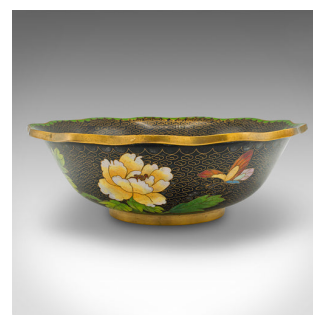

Antique Decorative Bowl, Japanese, Cloisonne, Bonbon, Grape Dish, Circa 1920

DESCRIPTION

Our Stock # 18.9405

This is an antique decorative bowl. A Japanese, cloisonne bonbon or grape dish, dating to the early 20th century, circa 1920.

- Delightful cloisonne decor with vibrant colours
- Displays a desirable aged patina and in good order
- Quality cloisonne finish in black, with profuse gilt cloud-form pattern
- Adorned with colourful peony flowerheads to the centre and outer bowl
- Gilt finished flared rim and footer, with striking cobalt blue base

This is a striking antique decorative bowl, with eye-catching cloisonne and colour. Delivered polished and ready to display.

Search [London Fine for #18.9405](#), or scan the QR code for more photos and details

DIMENSIONS

Max Width: 21cm (8.25")

Max Depth: 21cm (8.25")

Max Height: 7cm (2.75")

LIST PRICE

£495.00