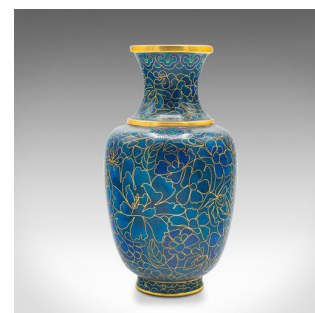

Pair Of Small Vintage Posy Vases, Japanese, Cloisonne, Baluster, Art Deco, 1940

DESCRIPTION

Our Stock # 18.9475

This is a pair of small vintage posy vases. A Japanese, cloisonne baluster, dating to the late Art Deco period, circa 1940.

- Striking blue hues and gilt decor accentuate this charming pair of vases
- Displaying a desirable aged patina and in good order
- Small baluster forms in quality cloisonne, with vibrant blue palette
- Foliate decor in abundance with contrasting golden hues
- Gilt edges to rim and foot, with sea blue painted bases

This is a desirable pair of vintage posy vases, graced with wonderful colour. Delivered polished and ready to display.

Search [London Fine for #18.9475](#) , or scan the QR code for more photos and details

DIMENSIONS

Max Width: 8cm (3.25")

Max Depth: 8cm (3.25")

Max Height: 15.5cm (6")

Opening Diameter: 3cm (1.25")