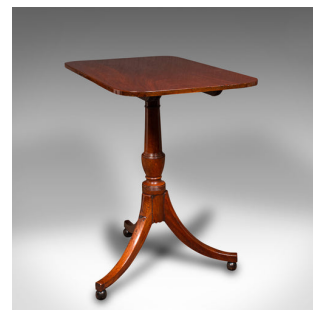

## Antique Supper Table, English, Snap Top, Lamp, Occasional, Regency, Circa 1820

### DESCRIPTION

Our Stock # 18.9433

This is an antique supper table. An English, mahogany snap-top lamp or occasional table, dating to the Regency period, circa 1820.

- Fine appearance, with superb colour and appealing form
- Displaying a desirable aged patina and in good order
- Select stocks present fine grain interest throughout
- Beautiful warm caramel hues beam beneath a quality wax polish finish
- Useful rectangular top, ideal for side or central room placement
- Tilting to aid occasional use, held steady with a brass sliding clasp
- Striking carved column in vase form supports the graceful upper
- Standing upon an eye-catching trio of down swept legs, with distinctive ball feet

This is an attractive antique supper table, offering great colour and an appealing snap-top form. Solid joints and construction, delivered waxed, polished and ready for the home.

Search [London Fine for #18.9433](#) , or scan the QR code for more photos and details

### DIMENSIONS

Max Width: 76cm (30")  
 Max Depth: 56cm (22")  
 Max Height: 76cm (30")  
 Tilted Width: 56cm (22")  
 Tilted Depth: 50cm (19.75")  
 Tilted Height: 119.5cm (47")