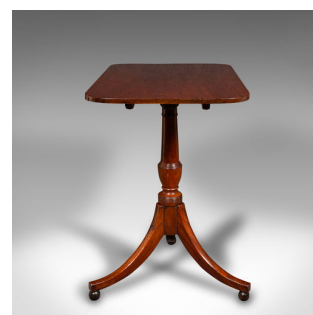

## Antique Supper Table, English, Snap Top, Lamp, Occasional, Regency, Circa 1820

### DESCRIPTION

Our Stock # 18.9433

This is an antique supper table. An English, mahogany snap-top lamp or occasional table, dating to the Regency period, circa 1820.

- Fine appearance, with superb colour and appealing form
- Displaying a desirable aged patina and in good order
- Select stocks present fine grain interest throughout
- Beautiful warm caramel hues beam beneath a quality wax polish finish
- Useful rectangular top, ideal for side or central room placement
- Tilting to aid occasional use, held steady with a brass sliding clasp
- Striking carved column in vase form supports the graceful upper
- Standing upon an eye-catching trio of down swept legs, with distinctive ball feet

This is an attractive antique supper table, offering great colour and an appealing snap-top form. Solid joints and construction, delivered waxed, polished and ready for the home.

Search [London Fine for #18.9433](#) , or scan the QR code for more photos and details

### DIMENSIONS

Max Width: 76cm (30")  
 Max Depth: 56cm (22")  
 Max Height: 76cm (30")  
 Tilted Width: 56cm (22")  
 Tilted Depth: 50cm (19.75")  
 Tilted Height: 119.5cm (47")