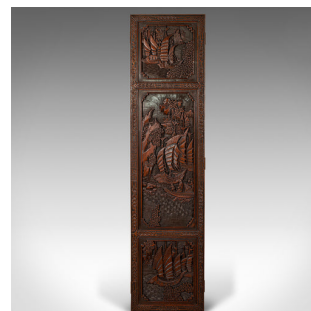

Heavy Vintage Privacy Screen, Chinese, Carved, 4 Fold, Room Divider, Art Deco

DESCRIPTION

Our Stock # 18.9387

This is a heavy vintage privacy screen. A Chinese, carved mahogany 4-fold room divider or wall panel dating to the late Art Deco period, circa 1950.

- Substantial and eye-catching with wonderful carved detail
- Displays a desirable aged patina, and in good order
- Select stocks presents warm caramel and russet hues throughout
- Fascinating deep carving a testament to the craftsmanship on display
- Each fold hosts a trio of Oriental water scenes, with junks and temples
- Accentuated to each fascia with carved border detail
- Extends to a width of 5' 9" for use as an imposing wall panel
- Folds away to a depth of 11.5cm (4.5") for ease of storage

This is a delightful vintage privacy screen, with superb carved scenes throughout. A treat for the dressing room or to create a division in the home. Solid joints and construction, delivered waxed, polished and ready for the home.

Search [London Fine for #18.9387](#), or scan the QR code for more photos and details

DIMENSIONS

Max Width: 181.5cm (71.5")
 Max Depth: 2.5cm (1")
 Max Height: 183.5cm (72.25")
 Folded Width: 45cm (17.75")
 Folded Depth: 11.5cm (4.5")
 Folded Height: 183.5cm (72.25")