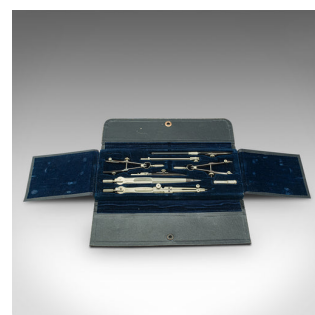

## Vintage Drawing Instrument Set, German, Draughtsman's Tools, Schcenner, C.1930

### DESCRIPTION

Our Stock # 18.9482

This is a vintage drawing instrument set. A German, nickel draughtsman's tool case by Schcenner, dating to the mid 20th century, circa 1930.

- Fine German instrument set in fold-out carry case
- Displaying a desirable aged patina throughout
- Silver nickel presents a lightly tarnished appearance, commensurate with age
- Presented within a textured carry case with four fold design
- 8 pieces offering the essential tools for the travelling draughtsman
- Comprises a pair of compass, two bow compass and ruling pen
- Schcenner - Germany engraved to the compass arm
- Presented neatly within a deep navy blue, lined velvet interior

This is a charming vintage drawing instrument set. Quality instruments and an appealing carry case makes for an ideal desk display item. Delivered polished and ready to enjoy.

Search [London Fine for #18.9482](#) , or scan the QR code for more photos and details

### DIMENSIONS

Case Width: 22.5cm (8.75")

Case Depth: 8.5cm (3.25")

Case Height: 2cm (.75")

Open Width: 44cm (17.25")

Open Depth: 23cm (9")