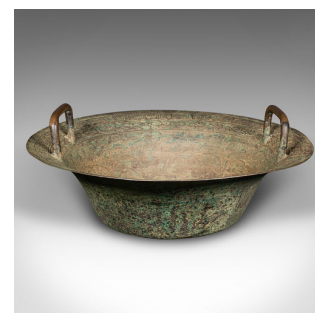

Antique Ceremonial Bowl, Chinese, Patinated Brass, Dish, Qing, Victorian, C.1900

**DESCRIPTION**

Our Stock # 18.9451

This is an antique ceremonial bowl. A Chinese, patinated brass twin handled dish, dating to the late Victorian period, circa 1900.

- Heavily time-worn to distinction, for great decorative appeal
- Displaying a desirable aged patina throughout
- Weathered brass presents verdigris and natural hues
- Decorated with relief patterns to centre and flared rim
- Dressed with a pair of rolled brass carry handles

This is a fascinating antique ceremonial bowl with a superb patination. Distinctive and of good proportion. Delivered ready to display.

Search [London Fine for #18.9451](#), or scan the QR code for more photos and details

**DIMENSIONS**

Max Width: 44.5cm (17.5")  
 Max Depth: 44.5cm (17.5")  
 Max Height: 12.5cm (5")  
 Height to Handle: 17.5cm (7")

**LIST PRICE**

£695.00