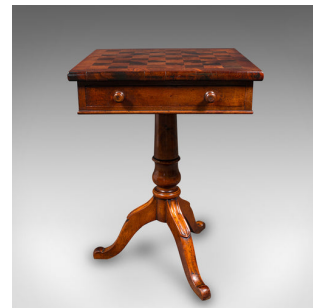

Antique Drawing Room Chess Table, English, Games, Cards, Victorian, Circa 1860

DESCRIPTION

Our Stock # 18.9464

This is an antique drawing room chess table. An English, mahogany and rosewood games table, dating to the mid Victorian period, circa 1860.

- Beautifully presented table, with a dashing chess board
- Displays a desirable aged patina and in good order
- Select stocks present fine grain interest throughout
- Deep caramel hues beam beneath a wax polish finish
- Alternating chess squares contrasting brilliantly in caramel and chestnut hues
- Full-width drawer to fascia, dressed with a pair of circular pulls
- Drawer interior with a trio of compartments, perfect for housing chess pieces
- Raised upon a trio of swept legs beneath a stout turned support

This is an delightful antique drawing room chess table, with a fine appearance and perfect for the lounge or study. Solid joints and construction, delivered waxed, polished and ready for the home.

Search [London Fine for #18.9464](#) , or scan the QR code for more photos and details