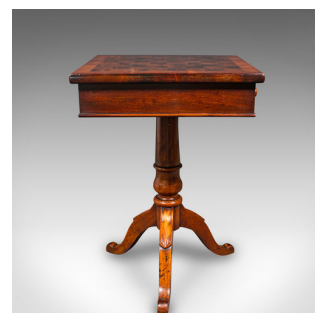

Antique Drawing Room Chess Table, English, Games, Cards, Victorian, Circa 1860

DESCRIPTION

Our Stock # 18.9464

This is an antique drawing room chess table. An English, mahogany and rosewood games table, dating to the mid Victorian period, circa 1860.

- Beautifully presented table, with a dashing chess board
- Displays a desirable aged patina and in good order
- Select stocks present fine grain interest throughout
- Deep caramel hues beam beneath a wax polish finish
- Alternating chess squares contrasting brilliantly in caramel and chestnut hues
- Full-width drawer to fascia, dressed with a pair of circular pulls
- Drawer interior with a trio of compartments, perfect for housing chess pieces
- Raised upon a trio of swept legs beneath a stout turned support

This is an delightful antique drawing room chess table, with a fine appearance and perfect for the lounge or study. Solid joints and construction, delivered waxed, polished and ready for the home.

Search [London Fine for #18.9464](#) , or scan the QR code for more photos and details