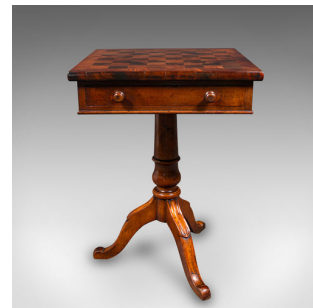

## Antique Drawing Room Chess Table, English, Games, Cards, Victorian, Circa 1860

### DESCRIPTION

Our Stock # 18.9464

This is an antique drawing room chess table. An English, mahogany and rosewood games table, dating to the mid Victorian period, circa 1860.

- Beautifully presented table, with a dashing chess board
- Displays a desirable aged patina and in good order
- Select stocks present fine grain interest throughout
- Deep caramel hues beam beneath a wax polish finish
- Alternating chess squares contrasting brilliantly in caramel and chestnut hues
- Full-width drawer to fascia, dressed with a pair of circular pulls
- Drawer interior with a trio of compartments, perfect for housing chess pieces
- Raised upon a trio of swept legs beneath a stout turned support

This is an delightful antique drawing room chess table, with a fine appearance and perfect for the lounge or study. Solid joints and construction, delivered waxed, polished and ready for the home.

Search [London Fine for #18.9464](#) , or scan the QR code for more photos and details