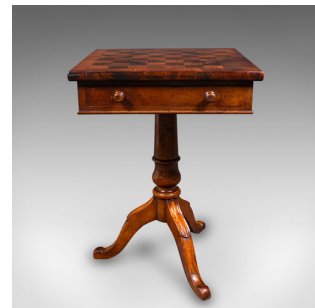

Antique Drawing Room Chess Table, English, Games, Cards, Victorian, Circa 1860

DESCRIPTION

Our Stock # 18.9464

This is an antique drawing room chess table. An English, mahogany and rosewood games table, dating to the mid Victorian period, circa 1860.

- Beautifully presented table, with a dashing chess board
- Displays a desirable aged patina and in good order
- Select stocks present fine grain interest throughout
- Deep caramel hues beam beneath a wax polish finish
- Alternating chess squares contrasting brilliantly in caramel and chestnut hues
- Full-width drawer to fascia, dressed with a pair of circular pulls
- Drawer interior with a trio of compartments, perfect for housing chess pieces
- Raised upon a trio of swept legs beneath a stout turned support

This is an delightful antique drawing room chess table, with a fine appearance and perfect for the lounge or study. Solid joints and construction, delivered waxed, polished and ready for the home.

Search [London Fine for #18.9464](#) , or scan the QR code for more photos and details