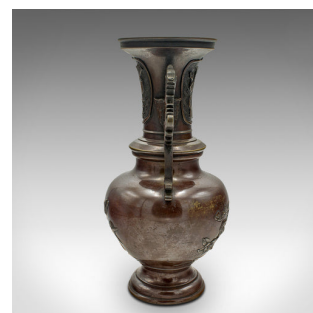

Pair Of Antique Decorative Urns, Japanese, Bronze, Vase, Edo Period, Victorian

**DESCRIPTION**

Our Stock # 18.9375

This is a pair of antique decorative urns. A Japanese, bronze baluster vase, dating to the Victorian period, circa 1850.

- Delightful pair of vases from the latter years of the Edo period
- Displaying a desirable aged patina throughout
- Weathered bronze beautifully time-worn, with warm brown and shimmers of golden hues
- Narrow neck with flared rim, dressed with a pair of decorative handles
- Accentuated to the neck with a Kabuki figure set within a relief panel
- Bulbous baluster form decorated with birds and foliate motif
- Raised upon a tiered cylindrical foot

**DIMENSIONS**

- Max Width: 15cm (6")
- Max Depth: 14cm (5.5")
- Max Height: 28.5cm (11.25")
- Opening Diameter: 5cm (2")

**LIST PRICE**

£2,495.00