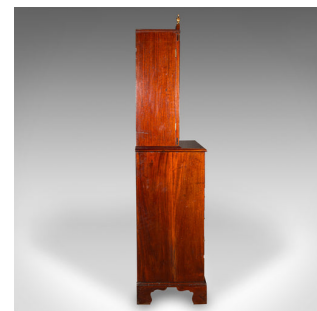

Antique Author's Chest, English, Secrétaire Cabinet, Glazed Bookcase, Georgian

DESCRIPTION

Our Stock # 18.9038

This is an antique author's chest. An English, flame mahogany breakfront secretaire cabinet, dating to the Georgian period, circa 1780.

- Beautifully alluring cabinetry, with superb colour and of useful proportion
- Displaying a desirable aged patina and in good order
- Select flame stocks present fine grain interest
- Rich caramel hues beam beneath a quality wax polish finish
- Graced with a narrow proportion, perfect for a nook or alcove
- Appointed with purpose, offering a display shelf, writing skiver and drawers
- Gallery rail to the top, adorned with small brass finials
- Glazed book shelf upper, with adjustable shelves
- Double-fronted upper drawer with drop fascia to reveal the secretaire function
 - Beautifully aged inset crimson leather skiver ahead of a bank of drawers and compartments
 - Each fascia dressed with a pair of brass drop handles

Search [London Fine for #18.9038](#) , or scan the QR code for more photos and details

DIMENSIONS

- Max Width: 84cm (33")
- Max Depth: 46cm (18")
- Max Height: 190cm (74.75")
- Extended Depth: 83cm (32.75")
- Skiver Width: 62cm (24.5")
- Skiver Depth: 26cm (10.25")
- Height to Skiver: 80cm (31.5")