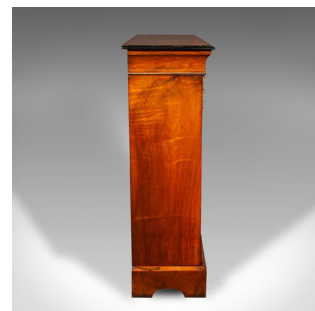

Antique Twin Pier Cabinet, English, Walnut, Glazed Bookcase, Display, Victorian

DESCRIPTION

Our Stock # 18.9460

This is an antique twin pier cabinet. An English, walnut glazed bookcase, dating to the Victorian period, circa 1870.

- Of superb appearance and craftsmanship, with appealing detail
- Displays a desirable aged patina and in good order
- Select walnut stocks present fine grain interest and rich caramel hues
- Ebonised stocks to the upper edge create an attractive contrast
- Wide crown moulding in cavetto form, decorated with inlaid foliate marquetry
- Pair of glazed cabinet doors with large, clear panels, offering a bright view inside
- Dressed with a shaped lock escutcheon – in working order, key present
- Eye-catching ormolu mounts adorn the upper section and cabinet door edge
- Original velvet interior with a pleasantly time-worn appearance
- Raised upon a quartet of bracket feet with shaped apron to front and sides

Search [London Fine for #18.9460](#) , or scan the QR code for more photos and details

DIMENSIONS

- Max Width: 120cm (47.25")
- Max Depth: 36cm (14.25")
- Max Height: 107cm (42.25")
- Shelf Width: 107.5cm (42.25")
- Shelf Depth: 24cm (9.5")
- Shelf Height: 25.5cm (10")