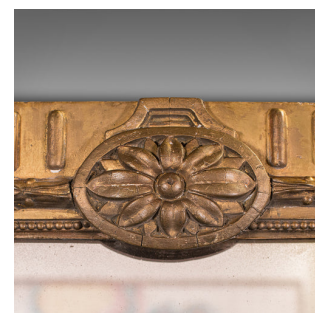

Grand Antique Overmantle Mirror, English, Giltwood, Italianate Taste, Victorian

DESCRIPTION

Our Stock # 18.9462
This is a grand antique overmantle mirror. An English, giltwood wall mirror in Italianate taste, dating to the early Victorian period, circa 1850.

- Enhance your chimney breast wall with this generous mirror
- Displays a desirable aged patina and in good order
- Giltwood presents delightful golden tones to the frame
- Sparkly mirror plate presents minimal foxing and a clear reflection
- Pinched top with concave corners, a relief patera to the centre
- Beading accentuates the frame edge as a decorative touch
- Wide, fan-shaped lower corners with appealing cross-hatch pattern
- Dressed with a set of brass hanging loops for wall mounting

This is a wonderful antique overmantle mirror, of grand proportion and appealing Italianate appearance. A treat for the larger room. Delivered polished and ready for the home.

Search [London Fine for #18.9462](#) , or scan the QR code for more photos and details

DIMENSIONS

- Max Width: 82.5cm (32.5")
- Max Depth: 7cm (2.75")
- Max Height: 130.5cm (51.5")
- Mirror Plate Width: 73cm (28.75")
- Mirror Plate Height: 114cm (45")

LIST PRICE

£2,750.00