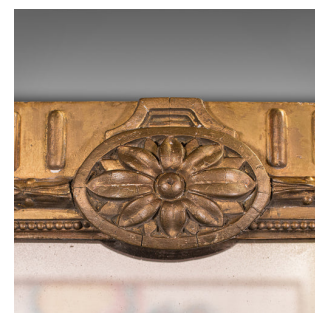

Grand Antique Overmantle Mirror, English, Giltwood, Italianate Taste, Victorian

**DESCRIPTION**

Our Stock # 18.9462

This is a grand antique overmantle mirror. An English, giltwood wall mirror in Italianate taste, dating to the early Victorian period, circa 1850.

- Enhance your chimney breast wall with this generous mirror
- Displays a desirable aged patina and in good order
- Giltwood presents delightful golden tones to the frame
- Sparkly mirror plate presents minimal foxing and a clear reflection
- Pinched top with concave corners, a relief patera to the centre
- Beading accentuates the frame edge as a decorative touch
- Wide, fan-shaped lower corners with appealing cross-hatch pattern
- Dressed with a set of brass hanging loops for wall mounting

This is a wonderful antique overmantle mirror, of grand proportion and appealing Italianate appearance. A treat for the larger room. Delivered polished and ready for the home.

Search [London Fine for #18.9462](#) , or scan the QR code for more photos and details

**DIMENSIONS**

- Max Width: 82.5cm (32.5")
- Max Depth: 7cm (2.75")
- Max Height: 130.5cm (51.5")
- Mirror Plate Width: 73cm (28.75")
- Mirror Plate Height: 114cm (45")

**LIST PRICE**

£2,750.00