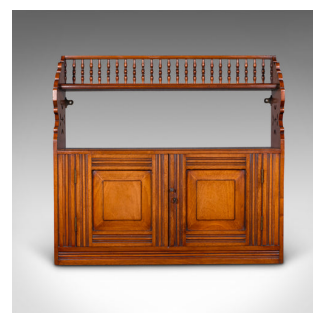

Antique Mounted Whatnot Cabinet, English, Walnut, Display Cupboard, Victorian

DESCRIPTION

Our Stock # 18.9517

This is an antique mounted whatnot cabinet. An English, walnut display cupboard with gallery upper dating to the late Victorian period, circa 1890.

- Charming example of late Victorian cabinetry with quality detail work
- Displays a desirable aged patina and in good order
- Select walnut stocks present fine grain interest
- Rich caramel hues with a warm colour balance beam beneath the wax polish finish
- Decorative interest to the upper with an open display gallery of turned balusters
- Shaped stiles accentuated with fretwork foliate motif adding distinction
- Open centre section with a flat display surface, ideal for small ornaments
- Pair of striking field panel doors with fluted fascia panels
 - Right-hand door dressed with an inset brass-lined lock – in working order, key present
 - Generous storage to the cupboard interior for decorative ceramics or other small items
 - Can be wall-mounted with brass mounting loops, or as a free-standing cabinet

Search [London Fine for #18.9517](#), or scan the QR code for more photos and details

DIMENSIONS

Max Width: 66cm (26")
 Max Depth: 18cm (7")
 Max Height: 61.5cm (24.25")
 Cabinet Width: 63cm (24.75")
 Cabinet Depth: 14cm (5.5")
 Cabinet Height: 25cm (9.75")