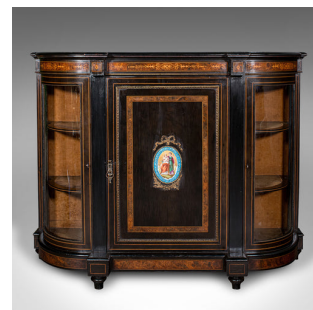

## Antique Drawing Room Credenza, English, Walnut, Display Cabinet, Victorian, 1850

### DESCRIPTION

Our Stock # 18.9106

This is an antique drawing room credenza. An English, ebonised walnut and glass display cabinet, dating to the early Victorian period, circa 1850.

- Mid-19th century decadence, with an exquisite appearance throughout
- Displays a desirable aged patina and in good order
- Ebonised frame presents deep tonality, with fine grain interest to the quality walnut inlay
- Demi-lune breakfront profile, with an arrangement of large central cupboard with outer cabinets
- Beautifully adorned central door with painted figural medallion in vibrant colours
- Gilt ormolu beading, flowing sash motif and wreathed sheaf decor adds further interest
- Dressed with a gilt finished drop handle over shaped lock escutcheon – key absent
- Door opens to reveal a generous cupboard with shelf to centre over a velvet lined base
- Original bowed corner glass a treat of clarity and spectacle
- Each door replete with inset brass-lined locks – two keys present
- Pairs of corner shelves ideal for displaying small ornaments

### DIMENSIONS

Max Width: 138cm (54.25")

Max Depth: 44cm (17.25")

Max Height: 106.5cm (42")

Centre Cabinet:

Shelf Width: 61cm (24")

Shelf Depth: 26.5cm (10.5")

Upper Shelf Height: 48cm (19")