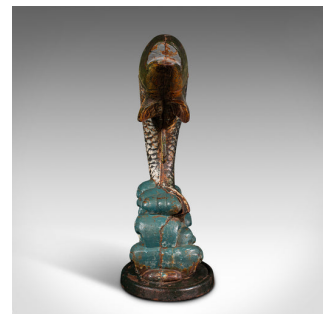

## Antique Fish Statue, English, Cast Iron, Angler's Door Stop, Victorian, C.1900

**DESCRIPTION**

Our Stock # 18.9602

This is an antique fish statue. An English, cast iron angler's doorstep, dating to the late Victorian period, circa 1900.

- Striking leaping carp figure with great colour
- Displays a desirable aged patina and in good order
- Hand-painted cast iron presents great character
- Scales and bubbling river accentuated with colourful hues
- Substantial in the hand with a weight of 5.96kg (13.1 lb)

This is a charming antique fish statue with appealing detail and flourishes of hand-applied colour. Ideal for display or as a door stop. Delivered polished and ready to enjoy.

Search [London Fine for #18.9602](#) , or scan the QR code for more photos and details

**DIMENSIONS**

Max Width: 22cm (8.75")

Max Depth: 15cm (6")

Max Height: 37.5cm (14.75")

**LIST PRICE**

£895.00