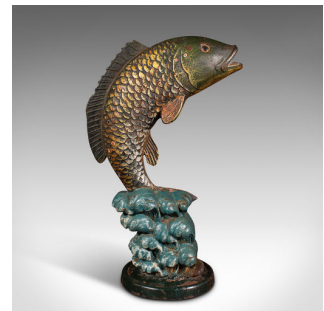

## Antique Fish Statue, English, Cast Iron, Angler's Door Stop, Victorian, C.1900

**DESCRIPTION**

Our Stock # 18.9602

This is an antique fish statue. An English, cast iron angler's doorstep, dating to the late Victorian period, circa 1900.

- Striking leaping carp figure with great colour
- Displays a desirable aged patina and in good order
- Hand-painted cast iron presents great character
- Scales and bubbling river accentuated with colourful hues
- Substantial in the hand with a weight of 5.96kg (13.1 lb)

This is a charming antique fish statue with appealing detail and flourishes of hand-applied colour. Ideal for display or as a door stop. Delivered polished and ready to enjoy.

Search [London Fine for #18.9602](#) , or scan the QR code for more photos and details

**DIMENSIONS**

Max Width: 22cm (8.75")

Max Depth: 15cm (6")

Max Height: 37.5cm (14.75")

**LIST PRICE**

£895.00