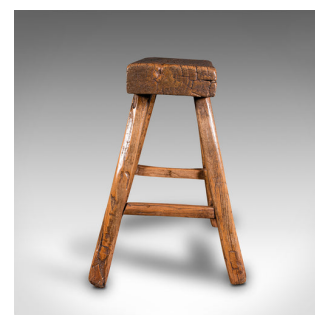

Small Antique Craftsman's Stool, English, Oak, Provincial, Georgian, Circa 1800

DESCRIPTION

Our Stock # 18.9604

This is a small antique craftsman's stool. An English, rustic oak work seat in Provincial taste, dating to the Georgian period, circa 1800.

- Graced with an abundance of rustic charm and character
- Displays a desirable aged patina in original order
- Select oak presents a time-worn appearance and fine grain interest
- Light caramel hues throughout present appealing colour
- Stout top and robust legs, united by stretcher rails

This is a fascinating antique craftsman's stool with delightful character. Ideal for the provincial home or workshop. Solid joints and construction, delivered waxed, polished and ready for the home.

Search [London Fine for #18.9604](#) , or scan the QR code for more photos and details

DIMENSIONS

- Max Width: 47cm (18.5")
- Max Depth: 35cm (13.75")
- Max Height: 49cm (19.25")
- Seat Width: 47cm (18.5")
- Seat Depth: 19cm (7.5")
- Seat Thickness: 6.5cm (2.5")