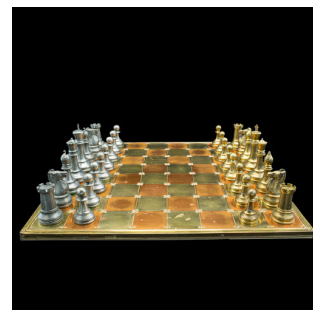

## Large Vintage Chess Board, English, Brass, Copper, Gaming Set, Late 20th Century

### DESCRIPTION

Our Stock # 18.9618

This is a large vintage chess board. An English, brass, copper and pewter brass gaming set, dating to the late 20th century, circa 1980.

- Distinctive shimmering appearance to this weighted chess set
- Displaying a desirable aged patina throughout
- Chess pieces crafted from polished brass and pewter brass
- Warm gold and cool silver-grey tones accentuate the two sets
- 64-square game board accentuated with copper and brass pieces
- Of larger than usual proportion with a playing surface of 41cm x 41cm (16.25" x 16.25")

This is a charming large vintage chess board with striking tonality and colour. Delivered polished and ready to enjoy.

Search [London Fine for #18.9618](#) , or scan the QR code for more photos and details

### DIMENSIONS

Max Width: 43cm (17")

Max Depth: 43cm (17")

Max Height: 11cm (4.25")

Chess Board Width: 41cm (16.25")

Chess Board Depth: 41cm (16.25")