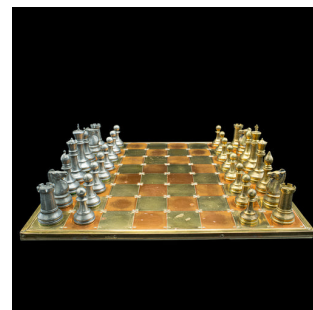

Large Vintage Chess Board, English, Brass, Copper, Gaming Set, Late 20th Century

DESCRIPTION

Our Stock # 18.9618

This is a large vintage chess board. An English, brass, copper and pewter brass gaming set, dating to the late 20th century, circa 1980.

- Distinctive shimmering appearance to this weighted chess set
- Displaying a desirable aged patina throughout
- Chess pieces crafted from polished brass and pewter brass
- Warm gold and cool silver-grey tones accentuate the two sets
- 64-square game board accentuated with copper and brass pieces
 - Of larger than usual proportion with a playing surface of 41cm x 41cm (16.25" x 16.25")

This is a charming large vintage chess board with striking tonality and colour. Delivered polished and ready to enjoy.

Search [London Fine for #18.9618](#) , or scan the QR code for more photos and details

DIMENSIONS

Max Width: 43cm (17")

Max Depth: 43cm (17")

Max Height: 11cm (4.25")

Chess Board Width: 41cm (16.25")

Chess Board Depth: 41cm (16.25")