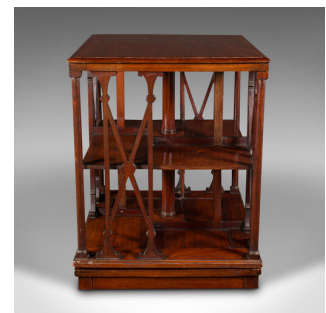

Antique Desktop Rotary Bookcase, English Walnut, Revolving Book Shelf, Edwardian

DESCRIPTION

Our Stock # 18.9632

This is an antique desktop rotary bookcase. An English, walnut revolving book shelf with Aesthetic period overtones, dating to the Edwardian period, circa 1910.

- Charmingly decorative rotary book rest, ideal for the desktop or chair-side
- Displaying a desirable aged patina and in very good order
- Select walnut stocks show fine grain interest and rich caramel hues
- Delightful overtones of the Aesthetic period to the fretwork decor
- Arranged as eight equal shelves across two tiers, accepting small novel sized books
- Rotating smoothly upon a square base for ease of access to your chosen title

This is a fascinating antique desktop rotary bookcase, with fine craftsmanship and ideally sized for popular vintage and antique novels. Solid joints and construction, delivered waxed, polished and ready for the home.

Search [London Fine for #18.9632](#), or scan the QR code for more photos and details

DIMENSIONS

Max Width: 41.5cm (16.25")

Max Depth: 41.5cm (16.25")

Max Height: 53cm (20.75")

Shelf Width: 21cm (8.25")

Shelf Depth: 14cm (5.5")