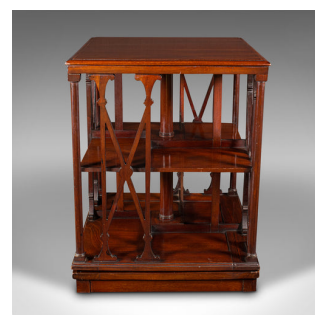

## Antique Desktop Rotary Bookcase, English Walnut, Revolving Book Shelf, Edwardian

### DESCRIPTION

Our Stock # 18.9632

This is an antique desktop rotary bookcase. An English, walnut revolving book shelf with Aesthetic period overtones, dating to the Edwardian period, circa 1910.

- Charmingly decorative rotary book rest, ideal for the desktop or chair-side
- Displaying a desirable aged patina and in very good order
- Select walnut stocks show fine grain interest and rich caramel hues
- Delightful overtones of the Aesthetic period to the fretwork decor
- Arranged as eight equal shelves across two tiers, accepting small novel sized books
- Rotating smoothly upon a square base for ease of access to your chosen title

This is a fascinating antique desktop rotary bookcase, with fine craftsmanship and ideally sized for popular vintage and antique novels. Solid joints and construction, delivered waxed, polished and ready for the home.

### DIMENSIONS

Max Width: 41.5cm (16.25")

Max Depth: 41.5cm (16.25")

Max Height: 53cm (20.75")

Shelf Width: 21cm (8.25")

Shelf Depth: 14cm (5.5")

Shelf Height: 20cm (7.75")