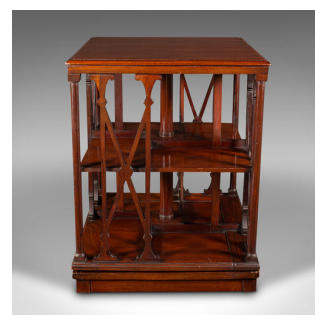

## Antique Desktop Rotary Bookcase, English Walnut, Revolving Book Shelf, Edwardian

### DESCRIPTION

Our Stock # 18.9632

This is an antique desktop rotary bookcase. An English, walnut revolving book shelf with Aesthetic period overtones, dating to the Edwardian period, circa 1910.

- Charmingly decorative rotary book rest, ideal for the desktop or chair-side
- Displaying a desirable aged patina and in very good order
- Select walnut stocks show fine grain interest and rich caramel hues
- Delightful overtones of the Aesthetic period to the fretwork decor
- Arranged as eight equal shelves across two tiers, accepting small novel sized books
- Rotating smoothly upon a square base for ease of access to your chosen title

This is a fascinating antique desktop rotary bookcase, with fine craftsmanship and ideally sized for popular vintage and antique novels. Solid joints and construction, delivered waxed, polished and ready for the home.

### DIMENSIONS

Max Width: 41.5cm (16.25")  
 Max Depth: 41.5cm (16.25")  
 Max Height: 53cm (20.75")  
 Shelf Width: 21cm (8.25")  
 Shelf Depth: 14cm (5.5")  
 Shelf Height: 20cm (7.75")