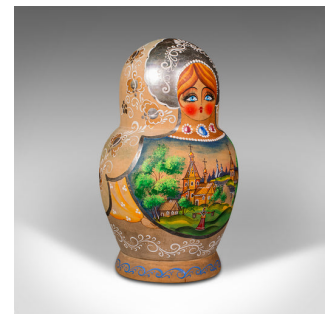

Vintage Nesting Doll, Continental, Handpainted, 20 piece Matryoshka Set, Decor

DESCRIPTION

Our Stock # 18.9689

This is a vintage Nesting Doll. A Continental, pearwood hand-painted decorative Matryoshka set, dating to the late 20th century, circa 1990.

- Striking 20 doll nesting set with great decor
- Displaying a desirable aged patina and in good order
- Quality turned pearwood forms, with nesting halves to the first 19 dolls
- Each doll hand-painted with a cheerful colour palette
- Painted faces and forest scene to each doll, including the minuscule final example

This is a fascinating and decorative vintage nesting dolls, with great colour to accentuate your shelf singularly or as the whole set of delightful figures. Delivered ready to enjoy.

Search [London Fine for #18.9689](#) , or scan the QR code for more photos and details

DIMENSIONS

- Largest Doll Width: 15cm (6")
- Largest Doll Depth: 15cm (6")
- Largest Doll Height: 27cm (10.75")
- Smallest Doll Width: 0.4cm (.25")
- Smallest Doll Depth: 0.4cm (.25")
- Smallest Doll Height: 0.7cm (.25")