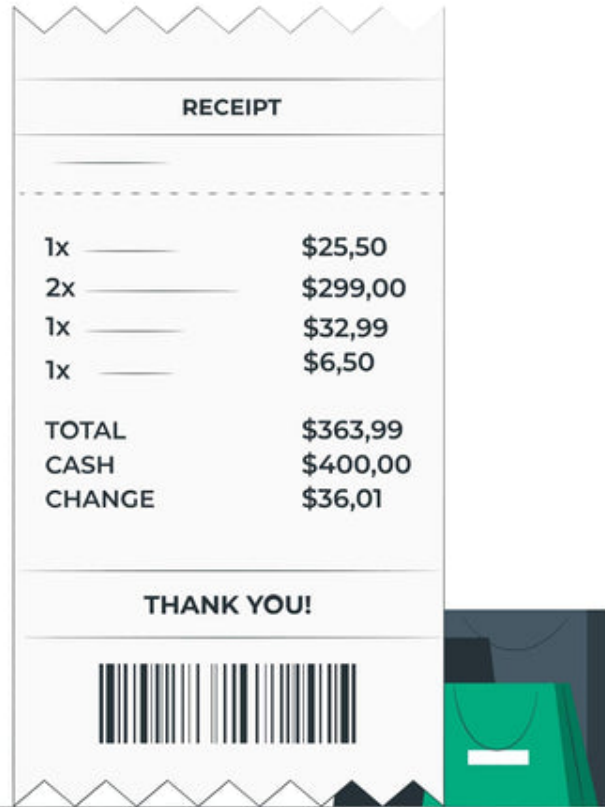

# Gift Receipt

## DESCRIPTION

Search [London Fine](#) for # \_\_\_\_\_, or scan the QR code for more photos and details