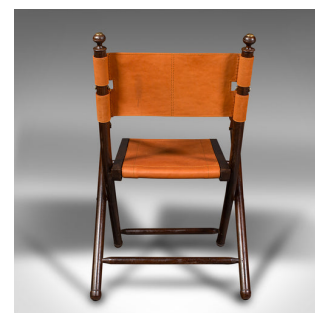

Pair Of Contemporary Veranda Chairs, English, Leather, Orangery, Folding Seat

DESCRIPTION

Our Stock # 18.9691

This is a pair of contemporary veranda chairs. An English, colonial style pine and leather folding orangery or garden seat.

- Highly distinctive chairs in folding director style
- Presented in very good order throughout
- Deep chestnut hues to the quality pine frame
- Boldly stitched seat and back rest with strap arms
- Folding form aids ease of storage

This is a striking pair of contemporary veranda chairs, with great colour and superb quality. Delivered ready to enjoy.

Search [London Fine for #18.9691](#) , or scan the QR code for more photos and details

DIMENSIONS

- Max Width: 57cm (22.5")
- Max Depth: 52.5cm (20.75")
- Max Height: 90.5cm (35.75")
- Seat Width: 40cm (15.75")
- Seat Depth: 42cm (16.5")
- Seat Height: 46cm (18")

LIST PRICE

£695.00