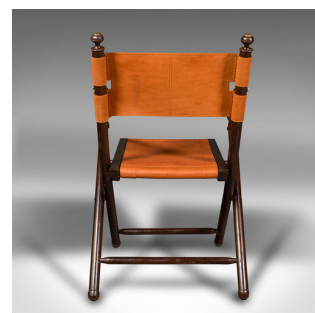

Pair Of Contemporary Veranda Chairs, English, Leather, Orangery, Folding Seat

**DESCRIPTION**

Our Stock # 18.9691

This is a pair of contemporary veranda chairs. An English, colonial style pine and leather folding orangery or garden seat.

- Highly distinctive chairs in folding director style
- Presented in very good order throughout
- Deep chestnut hues to the quality pine frame
- Boldly stitched seat and back rest with strap arms
- Folding form aids ease of storage

This is a striking pair of contemporary veranda chairs, with great colour and superb quality. Delivered ready to enjoy.

Search [London Fine for #18.9691](#) , or scan the QR code for more photos and details

**DIMENSIONS**

- Max Width: 57cm (22.5")
- Max Depth: 52.5cm (20.75")
- Max Height: 90.5cm (35.75")
- Seat Width: 40cm (15.75")
- Seat Depth: 42cm (16.5")
- Seat Height: 46cm (18")

**LIST PRICE**

£695.00