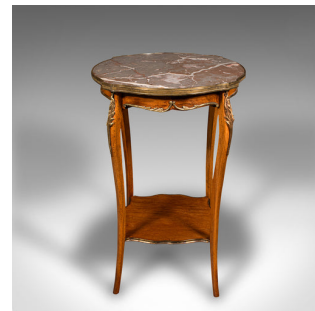

Antique Lamp Table, French Marble, Decorative, Occasional, Victorian, Circa 1900

DESCRIPTION

Our Stock # 18.9654

This is a heavy antique lamp table. A French, mahogany, marble and gilt decorative occasional table, dating to the late Victorian period, circa 1900.

- Gloriously substantial and eye-catching table, perfect for the lounge
- Displays a desirable aged patina and in good order throughout
- Select stocks present fine grain interest and warm caramel hues
- Tactile coral pink and grey marble offers fascinating vein detail
- Deep gilt border accentuates the table edge with reeded detail
- Ormolu mounts adorn the shoulders and apron with golden tones
- Useful under tier unites the quartet of slender cabriole legs
- Stands with a reassuring weight of 12kg (26.4 lb)

This is a striking antique lamp table, the cool marble top and gilt accoutrements presenting an eye-catching appearance. Well suited to hosting large table lamps or other occasional use. Solid joints and construction, delivered ready for the home.

Search [London Fine for #18.9654](#) , or scan the QR code for more photos and details

DIMENSIONS

- Max Width: 46cm (18")
- Max Depth: 46cm (18")
- Max Height: 74.5cm (29.25")
- Under Tier Width: 32.5cm (12.75")
- Under Tier Depth: 32.5cm (12.75")
- Under Tier Height: 47cm (18.5")