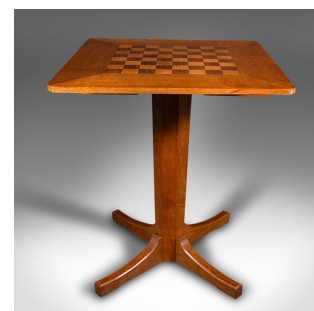

Antique Chess Table, English Oak, Games Table, Cotswold School, Mid 20th Century

DESCRIPTION

Our Stock # 18.9670

This is a vintage chess table. An English, oak, satinwood and walnut games table in Cotswold School taste, dating to the mid 20th century, circa 1950.

- Delightfully presented table with accompanying chess set
- Displays a desirable aged patina and in good order
- Select oak stocks show fine grain interest and wisps of medullary rays
- Sumptuous caramel hues accentuate the whole
- Generously sized playing surface, with rounded corners
- Marquetry chess board inlaid in satinwood and walnut
- Pair of drawers set beneath the board, lined with red leather
- Raised upon a distinctive tapering column with a quartet of trestle feet

This is a charming vintage chess table, with a striking appearance and craftsmanship in the manner of the Cotswold School and Arts & Crafts movement. A treat for the lounge or drawing room. Solid joints and construction, delivered ready for the home.

Search [London Fine for #18.9670](#), or scan the QR code for more photos and details

DIMENSIONS

Max Width: 60.5cm (23.75")
 Max Depth: 60.5cm (23.75")
 Max Height: 71.5cm (28.25")
 Board Width: 35.5cm (14")
 Board Depth: 35.5cm (14")