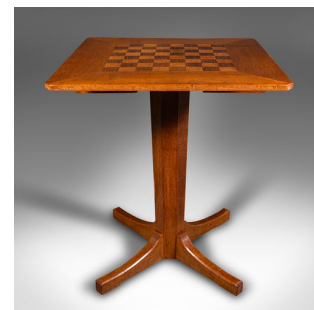

Antique Chess Table, English Oak, Games Table, Cotswold School, Mid 20th Century

DESCRIPTION

Our Stock # 18.9670

This is a vintage chess table. An English, oak, satinwood and walnut games table in Cotswold School taste, dating to the mid 20th century, circa 1950.

- Delightfully presented table with accompanying chess set
- Displays a desirable aged patina and in good order
- Select oak stocks show fine grain interest and wisps of medullary rays
- Sumptuous caramel hues accentuate the whole
- Generously sized playing surface, with rounded corners
- Marquetry chess board inlaid in satinwood and walnut
- Pair of drawers set beneath the board, lined with red leather
- Raised upon a distinctive tapering column with a quartet of trestle feet

This is a charming vintage chess table, with a striking appearance and craftsmanship in the manner of the Cotswold School and Arts & Crafts movement. A treat for the lounge or drawing room. Solid joints and construction, delivered ready for the home.

Search [London Fine for #18.9670](#), or scan the QR code for more photos and details

DIMENSIONS

Max Width: 60.5cm (23.75")
 Max Depth: 60.5cm (23.75")
 Max Height: 71.5cm (28.25")
 Board Width: 35.5cm (14")
 Board Depth: 35.5cm (14")