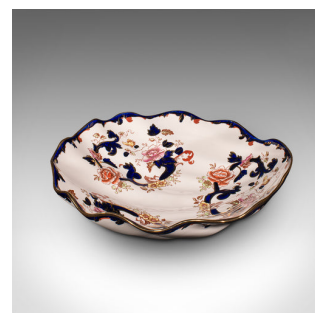

Large Vintage Shell Shaped Fruit Bowl, English Ceramic, Decorative, Serving Dish

DESCRIPTION

Our Stock # 18.9708

This is a large vintage shell shaped fruit bowl. An English, ceramic decorative serving dish, dating to the late 20th century, circa 1970.

- Fascinatingly formed fruit bowl, with appealing decor
- Displaying a desirable aged patina and in good order
- Quality white ceramic beneath a lightly glazed top coat
- Crafted into a superb half scallop shell form
- Accentuated with deep cobalt blue, gilt finish and colourful foliate pattern
- Maker's mark to base for the Mason's Mandalay pattern.

This is a charming vintage serving bowl, with great colour and a distinctive appearance. Delivered ready for the home.

Search [London Fine for #18.9708](#) , or scan the QR code for more photos and details