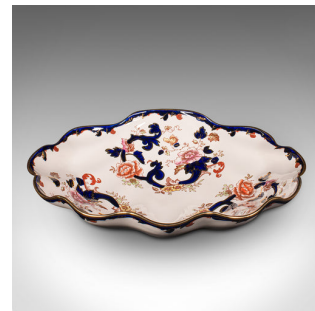

Large Vintage Shell Shaped Fruit Bowl, English Ceramic, Decorative, Serving Dish

DESCRIPTION

Our Stock # 18.9708

This is a large vintage shell shaped fruit bowl. An English, ceramic decorative serving dish, dating to the late 20th century, circa 1970.

- Fascinatingly formed fruit bowl, with appealing decor
- Displaying a desirable aged patina and in good order
- Quality white ceramic beneath a lightly glazed top coat
- Crafted into a superb half scallop shell form
- Accentuated with deep cobalt blue, gilt finish and colourful foliate pattern
- Maker's mark to base for the Mason's Mandalay pattern.

This is a charming vintage serving bowl, with great colour and a distinctive appearance. Delivered ready for the home.

Search [London Fine for #18.9708](#) , or scan the QR code for more photos and details