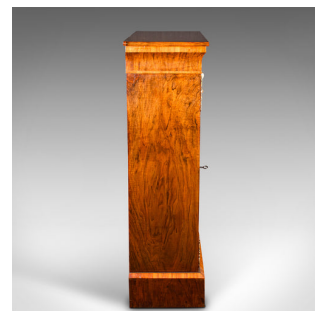

Antique Pier Cabinet, English, Walnut, Glazed Display Cupboard, Victorian, 1870

DESCRIPTION

Our Stock # 18.9658

This is an antique pier cabinet. An English, walnut glazed display cupboard, dating to the Victorian period, circa 1870.

- Graced with delightful inlaid detail and rich colour
- Displays a desirable aged patina and in very good order
- Select burr walnut shows superb grain interest
- Exquisite colour throughout, with warm caramel hues
- Upper cavetto moulding and sides host excellent boxwood marquetry
- Quartet of ormolu mounts adorn the fascia with foliate wreath detail
- Generously sized glazed door, with clear, bright original pane
- Door dressed with an ornate ormolu lock escutcheon – key present
- Opening to reveal the black painted interior, the shelf finished with walnut edge
- Standing upon a continuous plinth base, with shaped bracket to the rear

Search [London Fine for #18.9658](#) , or scan the QR code for more photos and details

DIMENSIONS

- Max Width: 77cm (30.25")
- Max Depth: 31cm (12.25")
- Max Height: 104.5cm (41.25")
- Shelf Width: 67cm (26.5")
- Shelf Depth: 22.5cm (8.75")
- Shelf Height: 38cm (15")