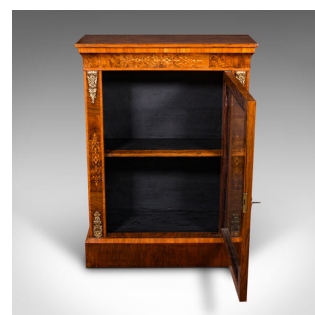

Antique Pier Cabinet, English, Walnut, Glazed Display Cupboard, Victorian, 1870

DESCRIPTION

Our Stock # 18.9658

This is an antique pier cabinet. An English, walnut glazed display cupboard, dating to the Victorian period, circa 1870.

- Graced with delightful inlaid detail and rich colour
- Displays a desirable aged patina and in very good order
- Select burr walnut shows superb grain interest
- Exquisite colour throughout, with warm caramel hues
- Upper cavetto moulding and sides host excellent boxwood marquetry
- Quartet of ormolu mounts adorn the fascia with foliate wreath detail
- Generously sized glazed door, with clear, bright original pane
- Door dressed with an ornate ormolu lock escutcheon – key present
- Opening to reveal the black painted interior, the shelf finished with walnut edge
- Standing upon a continuous plinth base, with shaped bracket to the rear

Search [London Fine for #18.9658](#) , or scan the QR code for more photos and details

DIMENSIONS

- Max Width: 77cm (30.25")
- Max Depth: 31cm (12.25")
- Max Height: 104.5cm (41.25")
- Shelf Width: 67cm (26.5")
- Shelf Depth: 22.5cm (8.75")
- Shelf Height: 38cm (15")