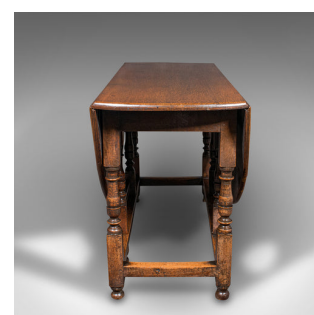

## Antique 4-6 Seat Gate Leg Table, English, Oak, Extending, Farmhouse, Georgian

### DESCRIPTION

Our Stock # 18.9668

This is an antique 4-6 seat gate leg table. An English, oak oval extending farmhouse table, dating to the early Georgian period, circa 1750.

- Of superb classic farmhouse appeal and beautifully figured
- Displays a desirable aged patina and in good order throughout
- Select oak stocks present fine grain interest
- Deep caramel hues bask beneath a wax polish finish
- Easily stowed when not in use with narrow profile, and useful drawer to one end
- Folds outwards into a generous oval form with broad drop leaves
- Each of the six legs with turned and collared finish
- Standing upon squat bun feet, the gate-leg pair articulate to support the leaves

This is a distinguished antique 4-6 seat gate-leg table, with desirable oak figuring and of useful proportion. Classic farmhouse appeal lending itself to a provincial kitchen or diner. Solid joints and construction, delivered ready for the home.

### DIMENSIONS

Max Width: 137cm (54")  
Max Depth: 52cm (20.5")  
Max Height: 76.5cm (30")  
Extended Width: 137cm (54")  
Extended Depth: 153cm (60.25")  
Extended Height: 76.5cm (30")