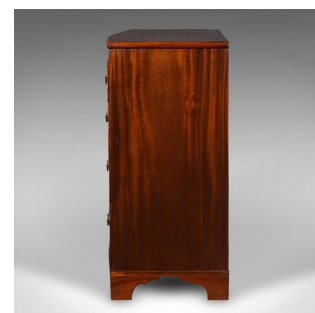

Antique Bow Front Chest Of Drawers, English, Tallboy, Bedroom, Georgian, C.1800

DESCRIPTION

Our Stock # 18.9660

This is an antique bow front chest of drawers. An English, flame mahogany tallboy, dating to the Georgian period, circa 1800.

- Graceful form and proportion to this exquisite Georgian piece
- Displays a desirable aged patina and in very good order
- Select flame stocks show superior grain interest
- Delightful rich caramel hues beam beneath a wax polish finish
- Traditional bow front form, arranged as a pair over three full-width drawers
- Each with quality cockbeading to the outer edge, and a striking flame fascia
- Dressed with oval decorative pulls and inset brass-lined locks – keys absent
- Each drawer presented in a pleasingly clean, natural finish
- Standing upon distinctive splayed legs with shaped aprons

This is an exceptional antique bow fronted chest of drawers, with wonderful proportion, fine grain interest and rich colour. Solid joints and construction, delivered ready for the home.

Search [London Fine for #18.9660](#), or scan the QR code for more photos and details