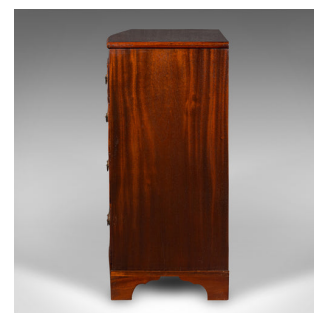

Antique Bow Front Chest Of Drawers, English, Tallboy, Bedroom, Georgian, C.1800

DESCRIPTION

Our Stock # 18.9660

This is an antique bow front chest of drawers. An English, flame mahogany tallboy, dating to the Georgian period, circa 1800.

- Graceful form and proportion to this exquisite Georgian piece
- Displays a desirable aged patina and in very good order
- Select flame stocks show superior grain interest
- Delightful rich caramel hues beam beneath a wax polish finish
- Traditional bow front form, arranged as a pair over three full-width drawers
- Each with quality cockbeading to the outer edge, and a striking flame fascia
- Dressed with oval decorative pulls and inset brass-lined locks – keys absent
- Each drawer presented in a pleasingly clean, natural finish
- Standing upon distinctive splayed legs with shaped aprons

This is an exceptional antique bow fronted chest of drawers, with wonderful proportion, fine grain interest and rich colour. Solid joints and construction, delivered ready for the home.

Search [London Fine for #18.9660](#), or scan the QR code for more photos and details