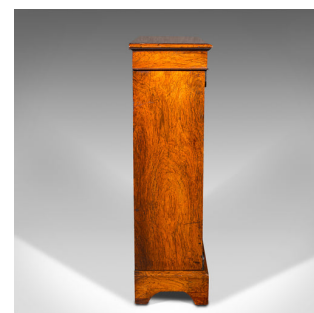

Antique Double Pier Cabinet, English, Glazed Display Cupboard, Regency, C.1820

**DESCRIPTION**

Our Stock # 18.9745

This is an antique double pier cabinet. An English, tiger mahogany glazed display cupboard, dating to the Regency period, circa 1820.

- Graced with delightful inlaid detail and rich colour
- Displays a desirable aged patina and in very good order
- Select stocks present superb grain interest
- Exquisite colour throughout, with warm caramel hues
- Boxwood marquetry accentuates the fascia and door frames
- Distinctive bookmatched shield-shaped mounts adorn the upper and lower frame
- Generously sized pair of glazed doors, with clear, bright original plates
- Door dressed with an inset, brass-lined lock – key present
  - Opening to reveal the original velvet lined interior, the shelf edge finished with exposed stocks
  - Standing upon a quartet of block feet with sash lower apron

Search [London Fine for #18.9745](#), or scan the QR code for more photos and details

**DIMENSIONS**

- Max Width: 92cm (36.25")
- Max Depth: 31cm (12.25")
- Max Height: 103cm (40.5")
- Shelf Width: 82.5cm (32.5")
- Shelf Depth: 19cm (7.5")
- Shelf 1 Height: 23.5cm (9.25")
- Shelf 2 Height: 22cm (8.75")
- Shelf 3 Height: 28cm (11")