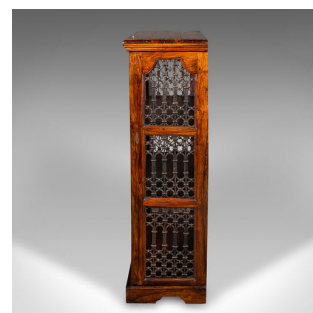

Vintage Open Bookcase, Asian, Shelving Unit, Regency Colonial Revival, C.1980

DESCRIPTION

Our Stock # 18.9764

This is a vintage open bookcase. An Asian, stained Hevea and cast iron shelving unit in Regency and Colonial revival taste, dating to the late 20th century, circa 1980.

- Imposing and substantial, with generous shelf space
- Displaying a desirable aged patina and in good order
- Stained Hevea stocks show fine grain interest and deep caramel hues
- Arranged as three shelves of graduated height, with useful shelf depth
- Striking cast iron fretwork adorns the side supports
- Robust and reassuringly strong, well suited to housing heavier volumes

This is a distinctive vintage open bookcase, with Regency colonial revival taste and a superb robust construction. Solid joints and construction, delivered ready for the home.

Search [London Fine for #18.9764](#) , or scan the QR code for more photos and details

DIMENSIONS

- Max Width: 85cm (33.5")
- Max Depth: 36.5cm (14.25")
- Max Height: 119cm (46.75")
- Shelf Width: 76cm (30")
- Shelf Depth: 28.5cm (11.25")
- Shelf 1 Height Width: 29cm (11.5")
- Shelf 2 Height Depth: 30.5cm (12")
- Shelf 3 Height Height: 35.5cm (14")