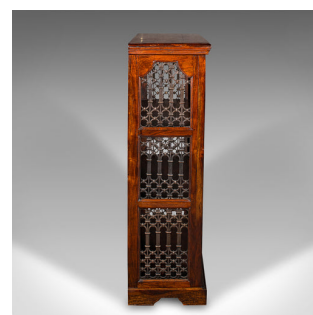

Vintage Open Bookcase, Asian, Shelving Unit, Regency Colonial Revival, C.1980

DESCRIPTION

Our Stock # 18.9764

This is a vintage open bookcase. An Asian, stained Hevea and cast iron shelving unit in Regency and Colonial revival taste, dating to the late 20th century, circa 1980.

- Imposing and substantial, with generous shelf space
- Displaying a desirable aged patina and in good order
- Stained Hevea stocks show fine grain interest and deep caramel hues
- Arranged as three shelves of graduated height, with useful shelf depth
- Striking cast iron fretwork adorns the side supports
- Robust and reassuringly strong, well suited to housing heavier volumes

This is a distinctive vintage open bookcase, with Regency colonial revival taste and a superb robust construction. Solid joints and construction, delivered ready for the home.

Search [London Fine for #18.9764](#) , or scan the QR code for more photos and details

DIMENSIONS

- Max Width: 85cm (33.5")
- Max Depth: 36.5cm (14.25")
- Max Height: 119cm (46.75")
- Shelf Width: 76cm (30")
- Shelf Depth: 28.5cm (11.25")
- Shelf 1 Height Width: 29cm (11.5")
- Shelf 2 Height Depth: 30.5cm (12")
- Shelf 3 Height Height: 35.5cm (14")