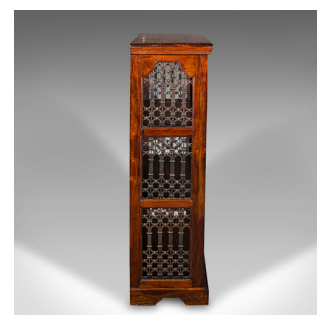

Vintage Open Bookcase, Asian, Shelving Unit, Regency Colonial Revival, C.1980

DESCRIPTION

Our Stock # 18.9764

This is a vintage open bookcase. An Asian, stained Hevea and cast iron shelving unit in Regency and Colonial revival taste, dating to the late 20th century, circa 1980.

- Imposing and substantial, with generous shelf space
- Displaying a desirable aged patina and in good order
- Stained Hevea stocks show fine grain interest and deep caramel hues
- Arranged as three shelves of graduated height, with useful shelf depth
- Striking cast iron fretwork adorns the side supports
- Robust and reassuringly strong, well suited to housing heavier volumes

This is a distinctive vintage open bookcase, with Regency colonial revival taste and a superb robust construction. Solid joints and construction, delivered ready for the home.

Search [London Fine for #18.9764](#) , or scan the QR code for more photos and details

DIMENSIONS

- Max Width: 85cm (33.5")
- Max Depth: 36.5cm (14.25")
- Max Height: 119cm (46.75")
- Shelf Width: 76cm (30")
- Shelf Depth: 28.5cm (11.25")
- Shelf 1 Height Width: 29cm (11.5")
- Shelf 2 Height Depth: 30.5cm (12")
- Shelf 3 Height Height: 35.5cm (14")