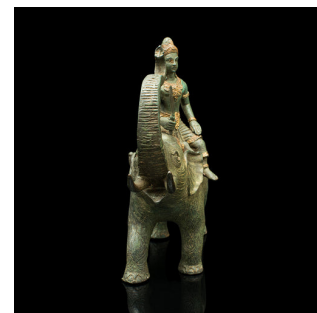

Antique Elephant Figure, Asian, Bronze, Ornament, Thai Deity, Victorian, C.1880

DESCRIPTION

Our Stock # 18.9751

This is an antique elephant figure. An Asian, heavy bronze ornament with mounted Thai deity, dating to the late Victorian period, circa 1880.

- Superb antique figure with seated deity
- Displays a desirable aged patina and in good order
- Substantial bronze shows weathered verdigris hues
- Mounted deity figure accentuated with gilt costume detail
- Of substantial weight in the hand of 1.49kg (3.28 lb)

This is a fascinating antique elephant figure, with the seated deity accentuated with gilt hues. Delivered ready to display.

Search [London Fine for #18.9751](#), or scan the QR code for more photos and details

DIMENSIONS

Max Width: 19.5cm (7.75")

Max Depth: 7.5cm (3")

Max Height: 19cm (7.5")