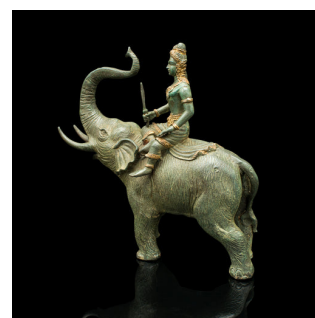

Antique Elephant Figure, Asian, Bronze, Ornament, Thai Deity, Victorian, C.1880

DESCRIPTION

Our Stock # 18.9751

This is an antique elephant figure. An Asian, heavy bronze ornament with mounted Thai deity, dating to the late Victorian period, circa 1880.

- Superb antique figure with seated deity
- Displays a desirable aged patina and in good order
- Substantial bronze shows weathered verdigris hues
- Mounted deity figure accentuated with gilt costume detail
- Of substantial weight in the hand of 1.49kg (3.28 lb)

This is a fascinating antique elephant figure, with the seated deity accentuated with gilt hues. Delivered ready to display.

Search [London Fine for #18.9751](#), or scan the QR code for more photos and details

DIMENSIONS

Max Width: 19.5cm (7.75")

Max Depth: 7.5cm (3")

Max Height: 19cm (7.5")