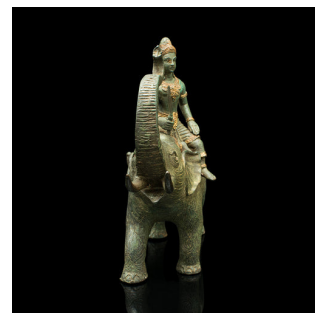

Antique Elephant Figure, Asian, Bronze, Ornament, Thai Deity, Victorian, C.1880

DESCRIPTION

Our Stock # 18.9751

This is an antique elephant figure. An Asian, heavy bronze ornament with mounted Thai deity, dating to the late Victorian period, circa 1880.

- Superb antique figure with seated deity
- Displays a desirable aged patina and in good order
- Substantial bronze shows weathered verdigris hues
- Mounted deity figure accentuated with gilt costume detail
- Of substantial weight in the hand of 1.49kg (3.28 lb)

This is a fascinating antique elephant figure, with the seated deity accentuated with gilt hues. Delivered ready to display.

Search [London Fine for #18.9751](#), or scan the QR code for more photos and details

DIMENSIONS

Max Width: 19.5cm (7.75")

Max Depth: 7.5cm (3")

Max Height: 19cm (7.5")