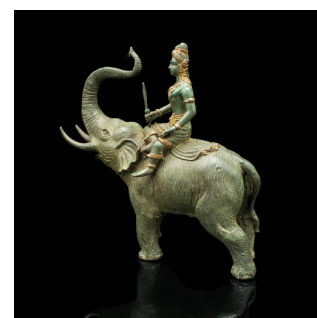

Antique Elephant Figure, Asian, Bronze, Ornament, Thai Deity, Victorian, C.1880

DESCRIPTION

Our Stock # 18.9751

This is an antique elephant figure. An Asian, heavy bronze ornament with mounted Thai deity, dating to the late Victorian period, circa 1880.

- Superb antique figure with seated deity
- Displays a desirable aged patina and in good order
- Substantial bronze shows weathered verdigris hues
- Mounted deity figure accentuated with gilt costume detail
- Of substantial weight in the hand of 1.49kg (3.28 lb)

This is a fascinating antique elephant figure, with the seated deity accentuated with gilt hues. Delivered ready to display.

Search [London Fine for #18.9751](#), or scan the QR code for more photos and details

DIMENSIONS

Max Width: 19.5cm (7.75")

Max Depth: 7.5cm (3")

Max Height: 19cm (7.5")