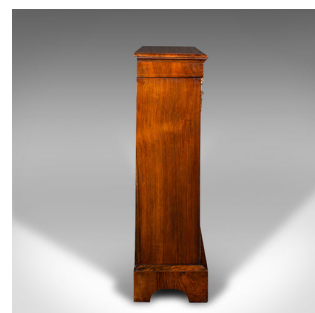

## Antique Pier Cabinet, English, Walnut, Boxwood Inlay, Display Cupboard, Regency

### DESCRIPTION

Our Stock # 18.9651

This is an antique pier cabinet. An English, walnut and boxwood inlaid display cupboard, dating to the Regency period, circa 1820.

- An attractive cabinet, presenting beautifully with fine colour
- Displaying a desirable aged patina and in good order
- Select walnut shows fine grain interest and deep caramel hues
- Accentuated with superb boxwood stringing throughout
- Front fascia accentuated with superb scrolled foliate marquetry
- Adorned with ormolu mounts to each corner, framing the cabinet door
  - Bright glazed door dressed with ormolu lock escutcheon – in working order, key present
- The fully lined interior resplendent in the original velvet upholstery
- Offers a single shelf with graduated height above and below
- Standing upon four bracket feet with a delightful serpentine apron