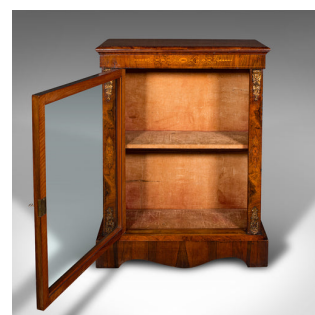

## Antique Pier Cabinet, English, Walnut, Boxwood Inlay, Display Cupboard, Regency

### DESCRIPTION

Our Stock # 18.9651

This is an antique pier cabinet. An English, walnut and boxwood inlaid display cupboard, dating to the Regency period, circa 1820.

- An attractive cabinet, presenting beautifully with fine colour
- Displaying a desirable aged patina and in good order
- Select walnut shows fine grain interest and deep caramel hues
- Accentuated with superb boxwood stringing throughout
- Front fascia accentuated with superb scrolled foliate marquetry
- Adorned with ormolu mounts to each corner, framing the cabinet door
  - Bright glazed door dressed with ormolu lock escutcheon – in working order, key present
- The fully lined interior resplendent in the original velvet upholstery
- Offers a single shelf with graduated height above and below
- Standing upon four bracket feet with a delightful serpentine apron

### DIMENSIONS

- Max Width: 79cm (31")
- Max Depth: 31.5cm (12.5")
- Max Height: 103.5cm (40.75")
- Interior Width: 69cm (27.25")
- Interior Depth: 21cm (8.25")
- Upper Shelf Height: 37cm (14.5")
- Lower Shelf Height: 39.5cm (15.5")