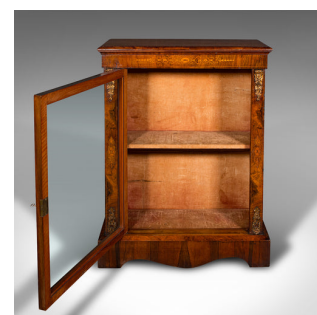

Antique Pier Cabinet, English, Walnut, Boxwood Inlay, Display Cupboard, Regency

DESCRIPTION

Our Stock # 18.9651

This is an antique pier cabinet. An English, walnut and boxwood inlaid display cupboard, dating to the Regency period, circa 1820.

- An attractive cabinet, presenting beautifully with fine colour
- Displaying a desirable aged patina and in good order
- Select walnut shows fine grain interest and deep caramel hues
- Accentuated with superb boxwood stringing throughout
- Front fascia accentuated with superb scrolled foliate marquetry
- Adorned with ormolu mounts to each corner, framing the cabinet door
 - Bright glazed door dressed with ormolu lock escutcheon – in working order, key present
- The fully lined interior resplendent in the original velvet upholstery
- Offers a single shelf with graduated height above and below
- Standing upon four bracket feet with a delightful serpentine apron

Search [London Fine for #18.9651](#) , or scan the QR code for more photos and details

DIMENSIONS

- Max Width: 79cm (31")
- Max Depth: 31.5cm (12.5")
- Max Height: 103.5cm (40.75")
- Interior Width: 69cm (27.25")
- Interior Depth: 21cm (8.25")
- Upper Shelf Height: 37cm (14.5")
- Lower Shelf Height: 39.5cm (15.5")