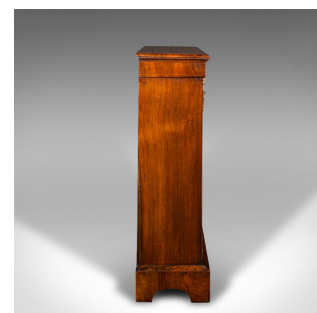

Antique Pier Cabinet, English, Walnut, Boxwood Inlay, Display Cupboard, Regency

DESCRIPTION

Our Stock # 18.9651

This is an antique pier cabinet. An English, walnut and boxwood inlaid display cupboard, dating to the Regency period, circa 1820.

- An attractive cabinet, presenting beautifully with fine colour
- Displaying a desirable aged patina and in good order
- Select walnut shows fine grain interest and deep caramel hues
- Accentuated with superb boxwood stringing throughout
- Front fascia accentuated with superb scrolled foliate marquetry
- Adorned with ormolu mounts to each corner, framing the cabinet door
 - Bright glazed door dressed with ormolu lock escutcheon – in working order, key present
- The fully lined interior resplendent in the original velvet upholstery
- Offers a single shelf with graduated height above and below
- Standing upon four bracket feet with a delightful serpentine apron

Search [London Fine for #18.9651](#) , or scan the QR code for more photos and details

DIMENSIONS

- Max Width: 79cm (31")
- Max Depth: 31.5cm (12.5")
- Max Height: 103.5cm (40.75")
- Interior Width: 69cm (27.25")
- Interior Depth: 21cm (8.25")
- Upper Shelf Height: 37cm (14.5")
- Lower Shelf Height: 39.5cm (15.5")