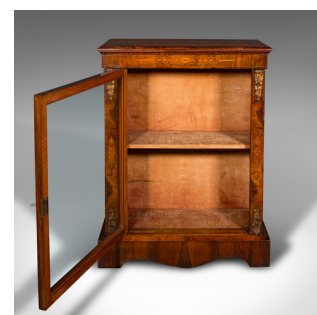

Antique Pier Cabinet, English, Walnut, Boxwood Inlay, Display Cupboard, Regency

DESCRIPTION

Our Stock # 18.9651

This is an antique pier cabinet. An English, walnut and boxwood inlaid display cupboard, dating to the Regency period, circa 1820.

- An attractive cabinet, presenting beautifully with fine colour
- Displaying a desirable aged patina and in good order
- Select walnut shows fine grain interest and deep caramel hues
- Accentuated with superb boxwood stringing throughout
- Front fascia accentuated with superb scrolled foliate marquetry
- Adorned with ormolu mounts to each corner, framing the cabinet door
 - Bright glazed door dressed with ormolu lock escutcheon – in working order, key present
- The fully lined interior resplendent in the original velvet upholstery
- Offers a single shelf with graduated height above and below
- Standing upon four bracket feet with a delightful serpentine apron

Search [London Fine for #18.9651](#) , or scan the QR code for more photos and details

DIMENSIONS

- Max Width: 79cm (31")
- Max Depth: 31.5cm (12.5")
- Max Height: 103.5cm (40.75")
- Interior Width: 69cm (27.25")
- Interior Depth: 21cm (8.25")
- Upper Shelf Height: 37cm (14.5")
- Lower Shelf Height: 39.5cm (15.5")