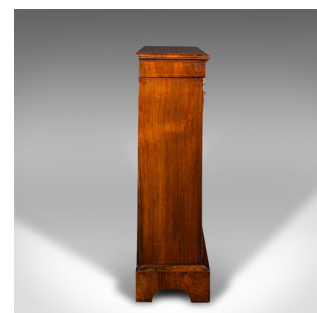

Antique Pier Cabinet, English, Walnut, Boxwood Inlay, Display Cupboard, Regency

DESCRIPTION

Our Stock # 18.9651

This is an antique pier cabinet. An English, walnut and boxwood inlaid display cupboard, dating to the Regency period, circa 1820.

- An attractive cabinet, presenting beautifully with fine colour
- Displaying a desirable aged patina and in good order
- Select walnut shows fine grain interest and deep caramel hues
- Accentuated with superb boxwood stringing throughout
- Front fascia accentuated with superb scrolled foliate marquetry
- Adorned with ormolu mounts to each corner, framing the cabinet door
 - Bright glazed door dressed with ormolu lock escutcheon – in working order, key present
- The fully lined interior resplendent in the original velvet upholstery
- Offers a single shelf with graduated height above and below
- Standing upon four bracket feet with a delightful serpentine apron

Search [London Fine for #18.9651](#) , or scan the QR code for more photos and details

DIMENSIONS

- Max Width: 79cm (31")
- Max Depth: 31.5cm (12.5")
- Max Height: 103.5cm (40.75")
- Interior Width: 69cm (27.25")
- Interior Depth: 21cm (8.25")
- Upper Shelf Height: 37cm (14.5")
- Lower Shelf Height: 39.5cm (15.5")